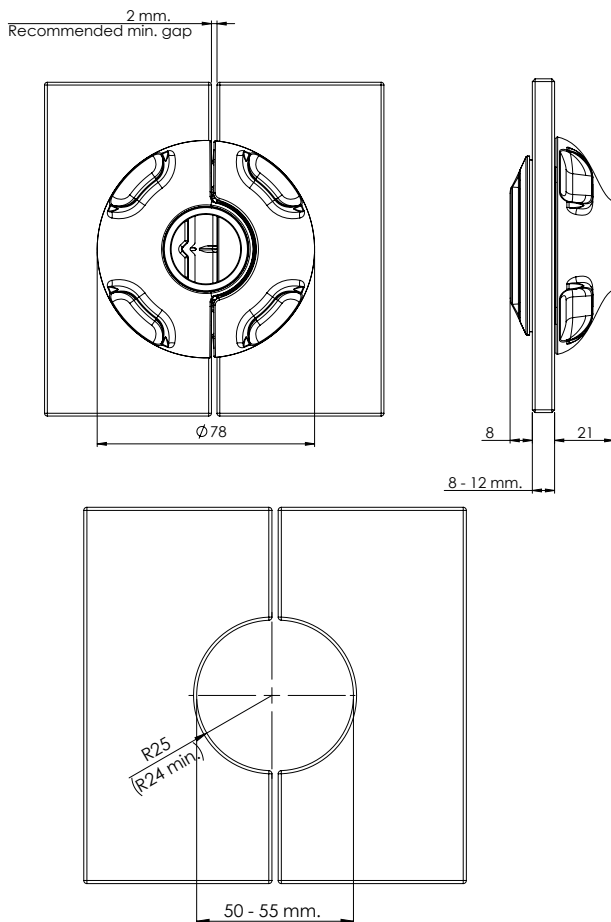

"SANDOR" DOUBLE DOOR LOCK

- high quality furniture fittings

Application:

For glass & wood double doors
Works only with glass door lock X-689
Suitable to be used with "Hodor" pivot hinges

Function:

Door can be blocked by turning the housing clockwise
Turning function can be locked by use of key
For door thickness 8 – 12 mm
Glass cut required

Size:

Ø78 x 37 mm

Material:

Black POM housing

Item No.: # 14.09.180

Lock to be ordered separately

Black anodized - KD # 14.09.128-0

Black anodized - KA # 14.09.128-5