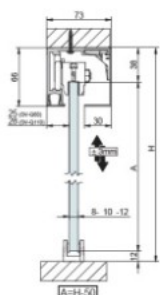

PRODUCT SHEET

Description:

Sliding Door "BLOQ" SISO-Q60 Kit, 2000mm, White, W/Double Soft Stop, Ball Bearing, Wall or Ceiling Mounted, Up to 60 KG

Item number:

28.29.639-5

Units	Box	Carton	HS Code	Barcode
Set	1	1	8302415000	
5704866520362				

Q60 kit x1. Double SoftTop
With or without fixed glass.

60kg per panel

73x66 mm

BALL BEARING

/Wall mounting

SV-Q60
SV-Q110

/Ceiling mounting

SV-Q60
SV-Q110