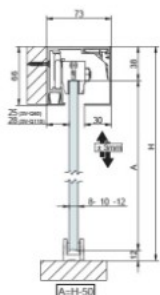

PRODUCT SHEET

Description:

Sliding Door "BLOQ" SISO-Q60 Kit, 2000mm, White, W/Double Soft Stop, Ball Bearing, Wall or Ceiling Mounted, Up to 60 KG

Item number:

28.29.639-5

Units	Box	Carton	HS Code	Barcode
Set	1	1	8302415000	
5704866520362				

Q60 kit x1. Double SoftTop
With or without fixed glass.

60kg per panel

73x66 mm

BALL BEARING

/Wall mounting

SV-Q60
SV-Q110

/Ceiling mounting

SV-Q60
SV-Q110