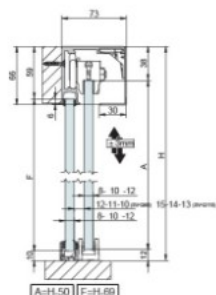

PRODUCT SHEET

Description:

Sliding Door "BLOQ" SISO-Q60 Kit, 2000mm, White, W/Double Soft Stop, Ball Bearing, Wall or Ceiling Mounted, Up to 60 KG

Item number:

28.29.639-5

Units	Box	Carton	HS Code	Barcode
Set	1	1	8302415000	
5704866520362				

Q60 kit x1. Double SoftTop
With or without fixed glass.

60kg per panel

73x66 mm

BALL BEARING

/Wall mounting

SV-Q60
SV-Q110

/Ceiling mounting

SV-Q60
SV-Q110