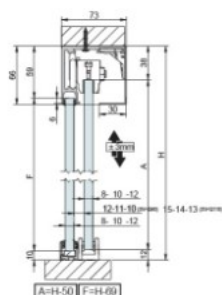

PRODUCT SHEET

Description:

Sliding Door "BLOQ" SISO-Q60 Kit, 2000mm, White, W/Double Soft Stop, Ball Bearing, Wall or Ceiling Mounted, Up to 60 KG

Item number:

28.29.639-5

Units	Box	Carton	HS Code	Barcode
Set	1	1	8302415000	
5704866520362				

Q60 kit x1. Double SoftTop
With or without fixed glass.

60kg per panel

73x66 mm

BALL BEARING

/Wall mounting

SV-Q60
SV-Q110

/Ceiling mounting

SV-Q60
SV-Q110