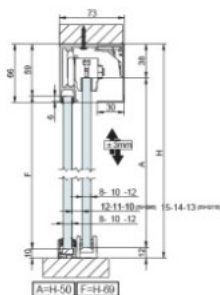

/Ceiling mounting

SV-Q60
SV-Q110

SISO A/S

Mileparken 11
DK-2740 Skovlunde
Denmark
VAT: 24786013

Phone +45 45 830 900

www.siso.dk
siso@siso.dk

Danske Bank
Nytorv Branch
Copenhagen
SWIFT: DABADKKK

Account no.
4180 3112 112936
IBAN Account
DK7230003112112936