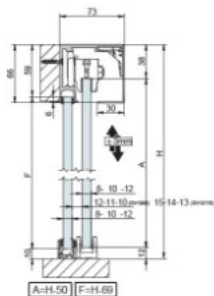

/Wall mounting

SV-Q60
SV-Q110