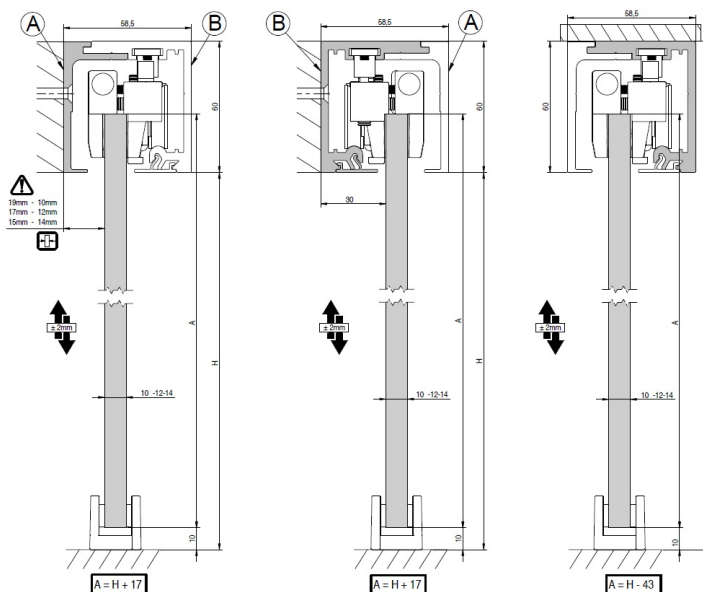

PRODUCT SHEET

Description:

Sliding Door SISO-110CW,2000mm,AL,Ceiling/Wall, W/Self-Close & Soft Close,Alu
Anodized,10-14mm Glass Thickness,Max 110KG,, Double Soft Pro Brake

Item number:

28.29.620-0

Units	Box	Carton	HS Code	Barcode
Set	1	1	8302415000	
5704866487757				