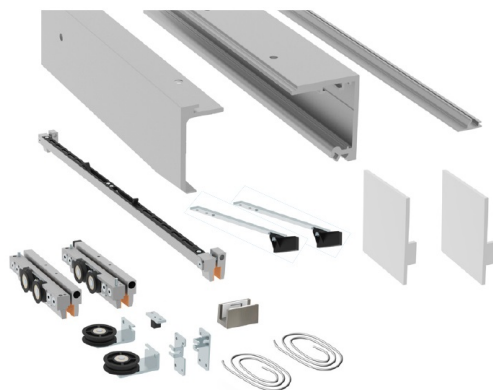

PRODUCT SHEET

Description:

Sliding Door SISO-110CW,2000mm,AL,Ceiling/Wall, W/Self-Close & Soft Close,Alu
Anodized,10-14mm Glass Thickness,Max 110KG,, Double Soft Pro Brake

Item number:

28.29.620-0

Units	Box	Carton	HS Code	Barcode
Set	1	1	8302415000	
5704866487757				