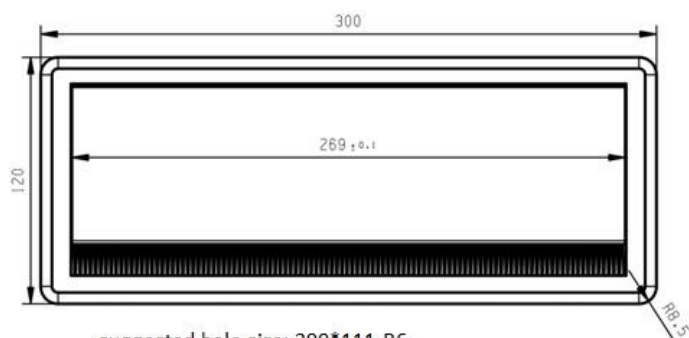

PRODUCT SHEET

Description:

Soft Close Grommet "Mambo" 300x120x27,5mm, Silver,(RAL9006) ABS Frame,Alu. Lid
W/Brush.Suggested Hole Cutting 290x111mm

Item number:

25.20.380-0

Units	Box	Carton	HS Code	Barcode
Pcs.	1	50	7616991099	
				5704866482264

suggested hole size: 290*111-R6

SISO A/S
Mileparken 11
DK-2740 Skovlunde
Denmark
VAT: DK 24786013

Phone +45 45 830 900
www.siso.dk
siso@siso.dk

Danske Bank
Nytorv Branch
Copenhagen
SWIFT: DABADKKK

Account no.
4180 3112 112936
IBAN Account
DK7230003112112936