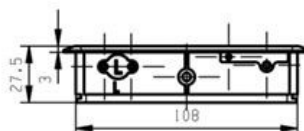

PRODUCT SHEET

Description:

Soft Close Grommet "Mambo" 300x120x27,5mm, Silver,(RAL9006) ABS Frame,Alu. Lid
W/Brush.Suggested Hole Cutting 290x111mm

Item number:

25.20.380-0

Units	Box	Carton	HS Code	Barcode
Pcs.	1	50	7616991099	
				5704866482264

suggested hole size: 290*111-R6

SISO A/S
Mileparken 11
DK-2740 Skovlunde
Denmark
VAT: DK 24786013

Phone +45 45 830 900
www.siso.dk
siso@siso.dk

Danske Bank
Nytorv Branch
Copenhagen
SWIFT: DABADKKK

Account no.
4180 3112 112936
IBAN Account
DK7230003112112936