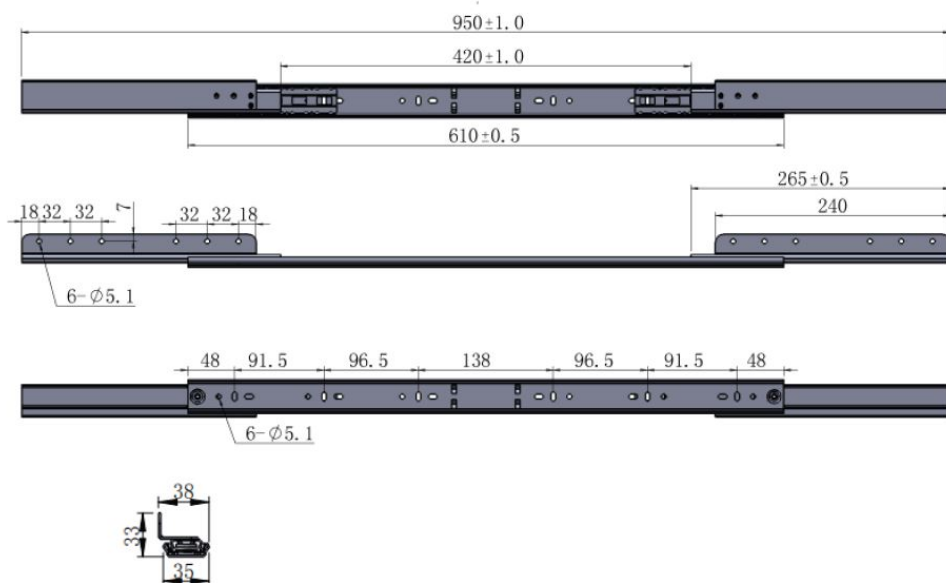

PRODUCT SHEET

Description:

Synchron Slide S 610/420, Opening 420mm, Wing 240mm, Total Open Length:950mm, Closed Length:610mm, Load Capacity, 60 Kg, Profile Height:35mm, Mounting Height :38mm, Steel, Thickness 1,5mm

Item number:

24.03.531-0

Units	Box	Carton	HS Code	Barcode
Pair	0	10	8302420090	 5704866088008

SISO A/S

Mileparken 11
DK-2740 Skovlunde
Denmark
VAT: DK 24786013

Phone +45 45 830 900

www.siso.dk
siso@siso.dk

Danske Bank
Nytorv Branch
Copenhagen
SWIFT: DABADKKK