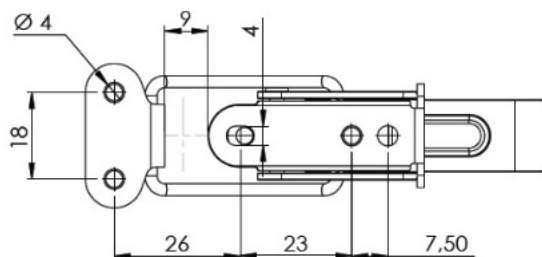

Notice:
All measurements are guidelines.