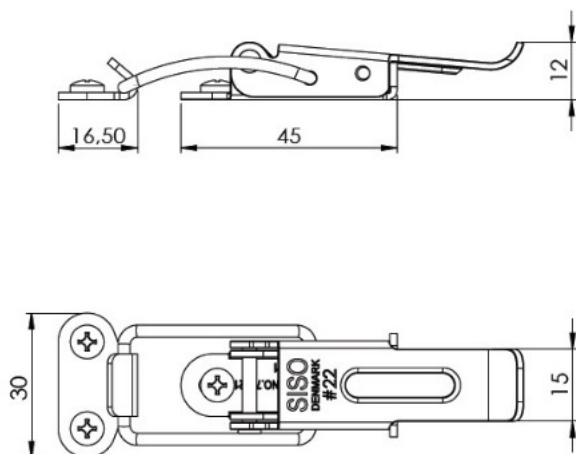

PRODUCT SHEET

Description:

Table Catch #22, Steel, BZP CR3, (1 Set=1 x Toggle+1 x Hook) RoHS compliant - Chrom3

Item number:

24.03.003-6

Units	Box	Carton	HS Code	Barcode
Set	100	600	8302420090	
5704866500739				