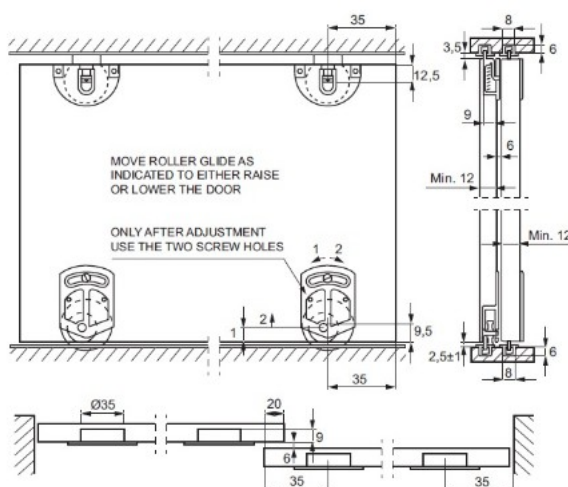

PRODUCT SHEET

Description:

Sliding Door Fit. "Classic", Brown, 2 Rollers & 2 Top Guides

Item number:

22.27.110-1

Units	Box	Carton	HS Code	Barcode
Set	50	500	3926300090	
				5704866086332

SISO A/S

Mileparken 11
DK-2740 Skovlunde
Denmark
VAT: DK 24786013