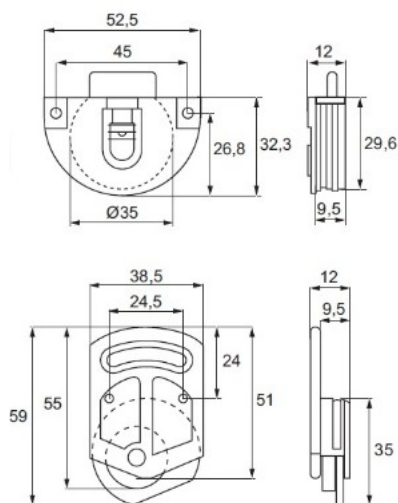

PRODUCT SHEET

Description:

Sliding Door Fit. "Classic", Brown, 2 Rollers & 2 Top Guides

Item number:

22.27.110-1

Units	Box	Carton	HS Code	Barcode
Set	50	500	3926300090	
				5704866086332

SISO A/S

Mileparken 11
DK-2740 Skovlunde
Denmark
VAT: DK 24786013