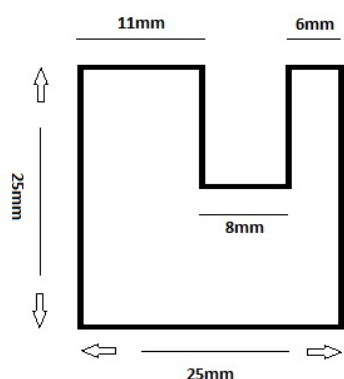

## Description:

Alu Clamp 80mm Chrome Pl, W/White LED Light

## Item number:

22.11.300-0

| Units | Box | Carton | HS Code    | Barcode  |
|-------|-----|--------|------------|--|
| Set   | 1   | 8      | 9405119090 |  |
|       |     |        |            | 5704866103688  |