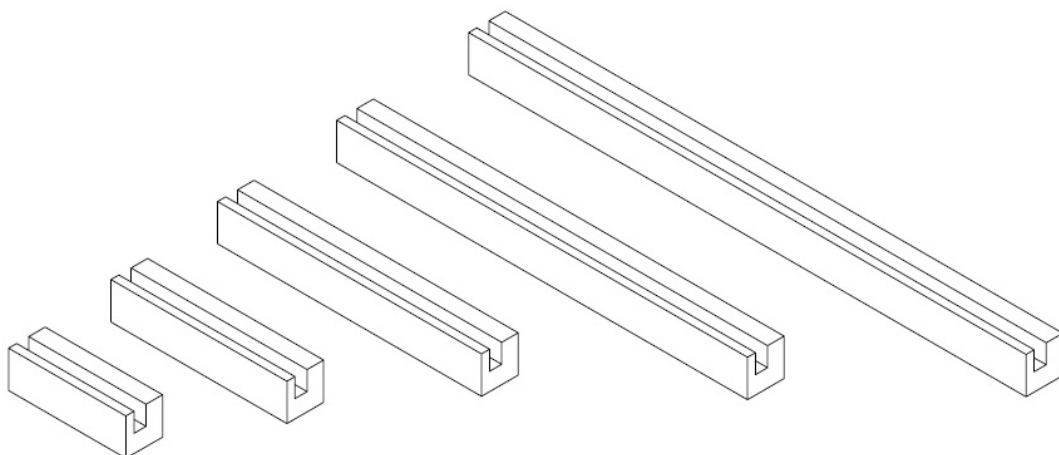

PRODUCT SHEET

Description:

Alu Clamp 80mm Chrome Pl, W/White LED Light

Item number:

22.11.300-0

Units	Box	Carton	HS Code	Barcode
Set	1	8	9405119090	
				5704866103688

SISO A/S

Mileparken 11
DK-2740 Skovlunde
Denmark
VAT: DK 24786013

Phone +45 45 830 900

www.siso.dk
siso@siso.dk

Danske Bank
Nytorv Branch
Copenhagen
SWIFT: DABADKKK

Account no.
4180 3112 112936
IBAN Account
DK7230003112112936