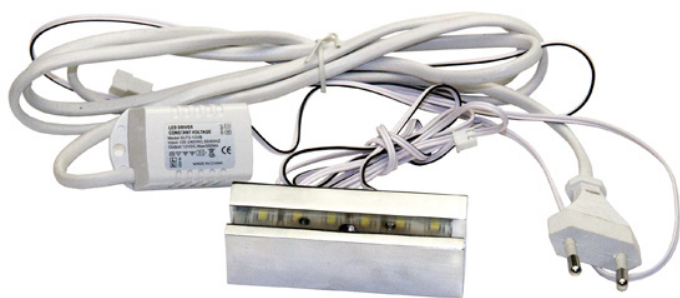

PRODUCT SHEET

Description:

Alu Clamp 80mm Chrome Pl, W/White LED Light

Item number:

22.11.300-0

Units	Box	Carton	HS Code	Barcode
Set	1	8	9405119090	
				5704866103688

SISO A/S

Mileparken 11
DK-2740 Skovlunde
Denmark
VAT: DK 24786013

Phone +45 45 830 900

www.siso.dk
siso@siso.dk

Danske Bank
Nytorv Branch
Copenhagen
SWIFT: DABADKKK

Account no.
4180 3112 112936
IBAN Account
DK7230003112112936