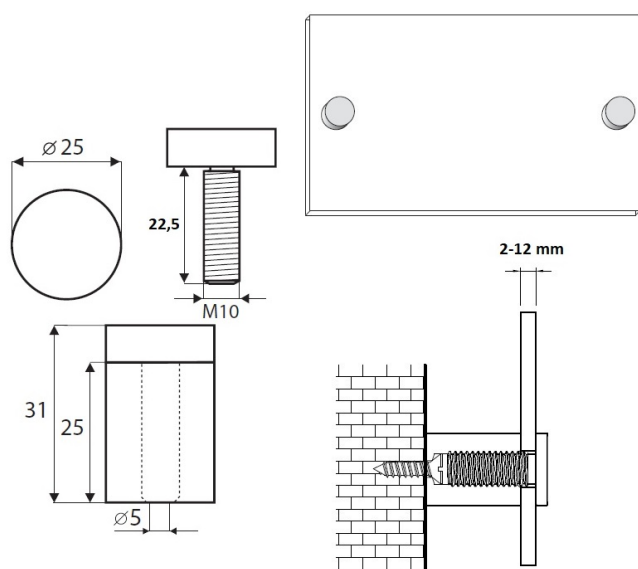

PRODUCT SHEET

Description:

Sign Board Screw $\varnothing 25 \times 25$ mm, Brass, SS-Look, W/2 Transparent Washers

Item number:

22.11.101-0

Units	Box	Carton	HS Code	Barcode
Pcs.	32	160	8302490099	 5704866084024