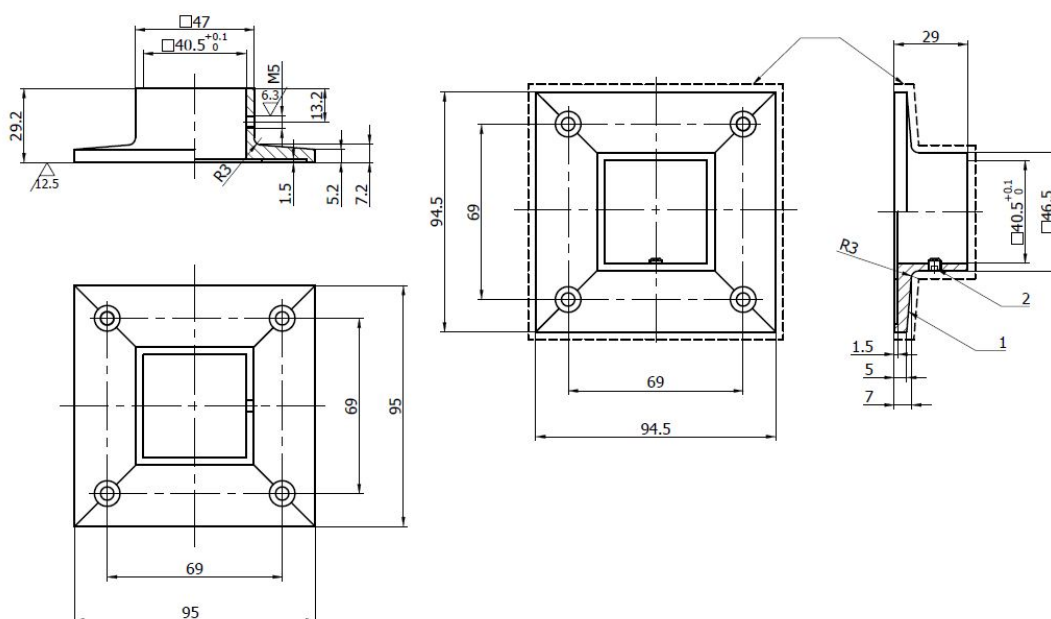

PRODUCT SHEET

Description:

Baluster Square Handrail Tube Wall Bracket, SS316 Brushed

Item number:

22.10.426-0

Units	Box	Carton	HS Code	Barcode
Pcs.	5	20	8302419000	
				5704866108690

SISO A/S

Mileparken 11
DK-2740 Skovlunde
Denmark
VAT: DK 24786013