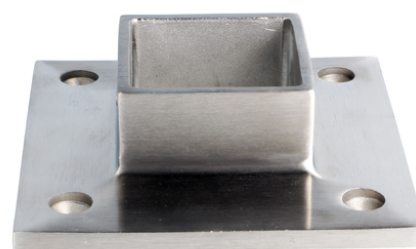

PRODUCT SHEET

Description:

Baluster Square Handrail Tube Wall Bracket, SS316 Brushed

Item number:

22.10.426-0

Units	Box	Carton	HS Code	Barcode
Pcs.	5	20	8302419000	
				5704866108690

SISO A/S

Mileparken 11
DK-2740 Skovlunde
Denmark
VAT: DK 24786013