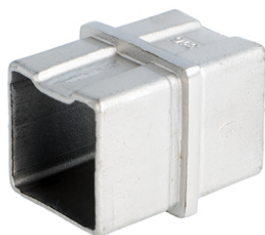

PRODUCT SHEET

Description:

Baluster Square Handrail Tube 180DG Connector, SS316 Brushed

Item number:

22.10.425-0

Units	Box	Carton	HS Code	Barcode
Pcs.	30	120	8302419000	
				5704866108720

SISO A/S

Mileparken 11
DK-2740 Skovlunde
Denmark
VAT: DK 24786013