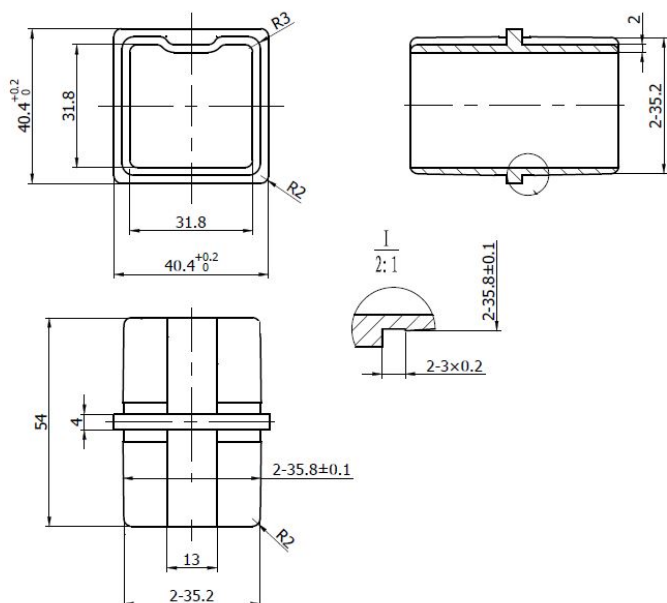

PRODUCT SHEET

Description:

Baluster Square Handrail Tube 180DG Connector, SS316 Brushed

Item number:

22.10.425-0

Units	Box	Carton	HS Code	Barcode
Pcs.	30	120	8302419000	
				5704866108720

SISO A/S

Mileparken 11
DK-2740 Skovlunde
Denmark
VAT: DK 24786013