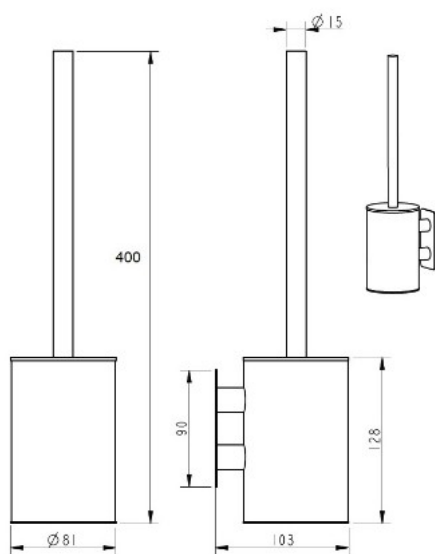

PRODUCT SHEET

Description:

Toilet Brush Holder "Pisa", Adhesive, SS304, Brushed Brass, $\varnothing 81 \times 128 \text{mm}$

Item number:

22.07.593-0

| Units | Box | Carton | HS Code | Barcode |
|-------|-----|--------|------------|---|
| Pcs. | | | 8302500000 |  5704866520867 |