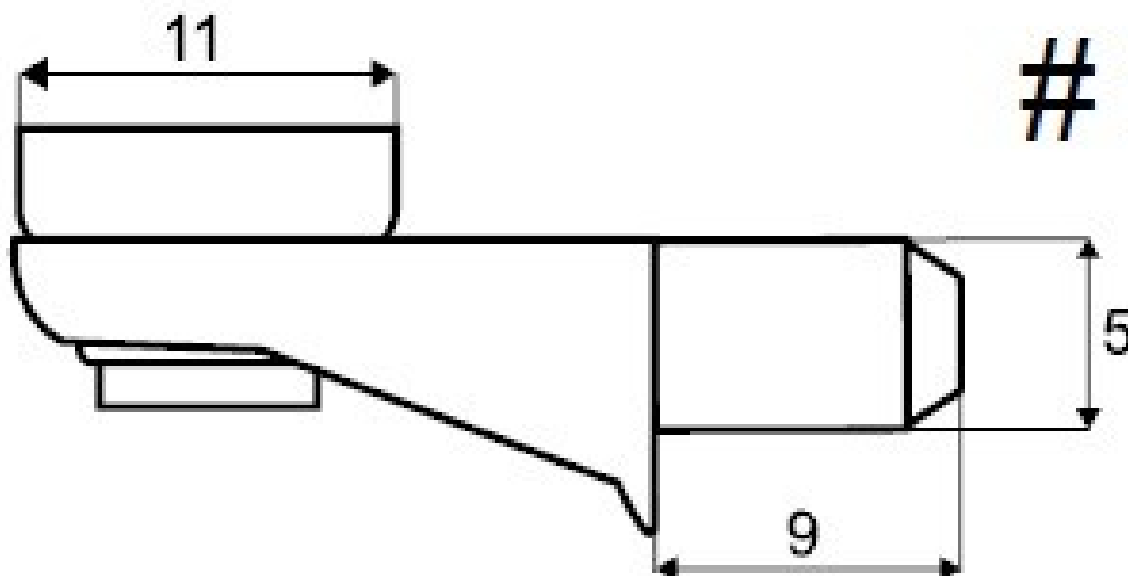

PRODUCT SHEET

Description:

Shelf Support W/Suction Pad #215, ø5mm, Nickel Plated

Item number:

22.02.241-1

Units	Box	Carton	HS Code	Barcode
Pcs.	400	4000	8302420090	 5704866079235

215