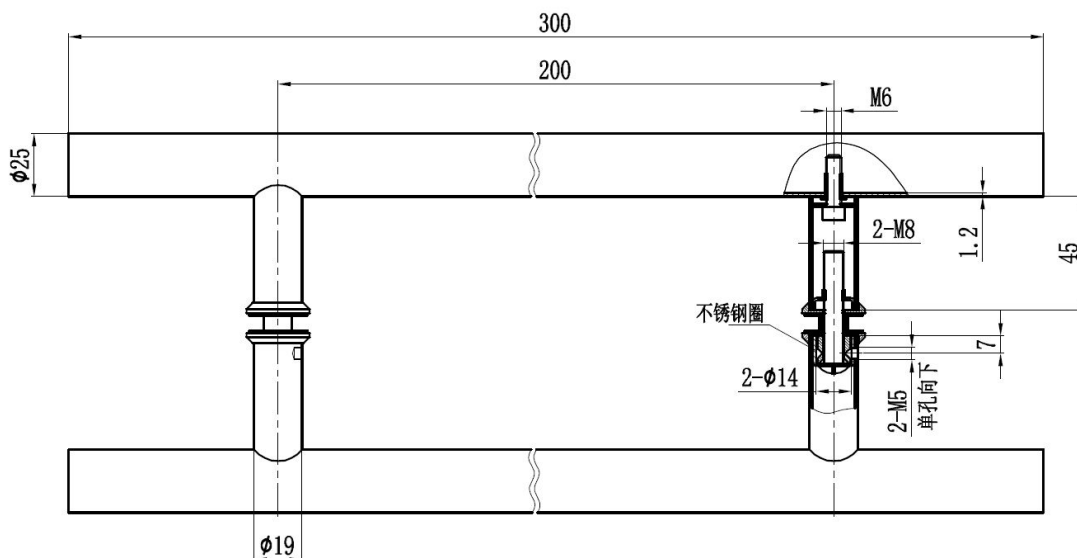

PRODUCT SHEET

Description:

Door Handle "Oder" SS304 Brushed, $\varnothing 25 \times 300 \text{mm}$, cc 200mm, 8-12mm Glass Thickness, Bore: $\varnothing 12 \text{mm}$

Item number:

17.87.000-1

Units	Box	Carton	HS Code	Barcode
Pair	1	10	8302415000	 5704866445399

SISO A/S

Mileparken 11
DK-2740 Skovlunde
Denmark
VAT: DK 24786013

Phone +45 45 830 900

www.siso.dk
siso@siso.dk

Danske Bank
Nytorv Branch
Copenhagen
SWIFT: DABADKKK

Account no.
4180 3112 112936
IBAN Account
DK7230003112112936