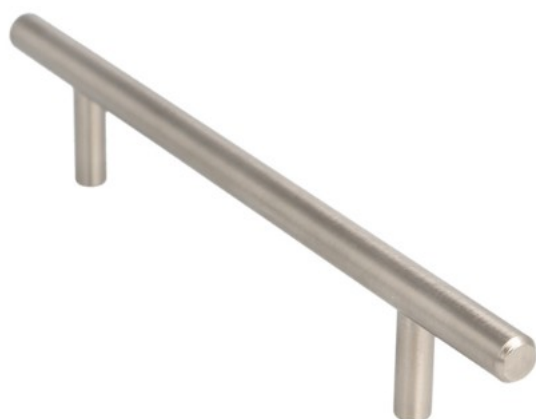

PRODUCT SHEET

Description:

Bar Handle 5701, cc 96mm, ø10x160mm, Steel, SS-Look, No Screws

Item number:

17.23.481-1

Units	Box	Carton	HS Code	Barcode
Pcs.	20	120	8302420090	
5704866069052				

BAR HANDLE # 5701

Material: Steel

Dimensions:	Overall size:	160 mm	192 mm	224 mm	256 mm	352 mm
	Size c/c:	96 mm	128 mm	160 mm	192 mm	288 mm
	Height:	28 mm	28 mm	28 mm	28 mm	28 mm
	Ø Cross bar:	10 mm	10 mm	10 mm	10 mm	10 mm
	Ø Feet:	8 mm	8 mm	8 mm	8 mm	8 mm

Finish:	Nickel plated	Mat	#17.23.480	#17.23.485	#17.23.490	#17.23.495	#17.23.500
	Stainless steel	Look	#17.23.481	#17.23.486	#17.23.491	#17.23.496	#17.23.501

Screws: No screws

SISO A/S

Mileparken 11
DK-2740 Skovlunde
Denmark
VAT: DK 24786013