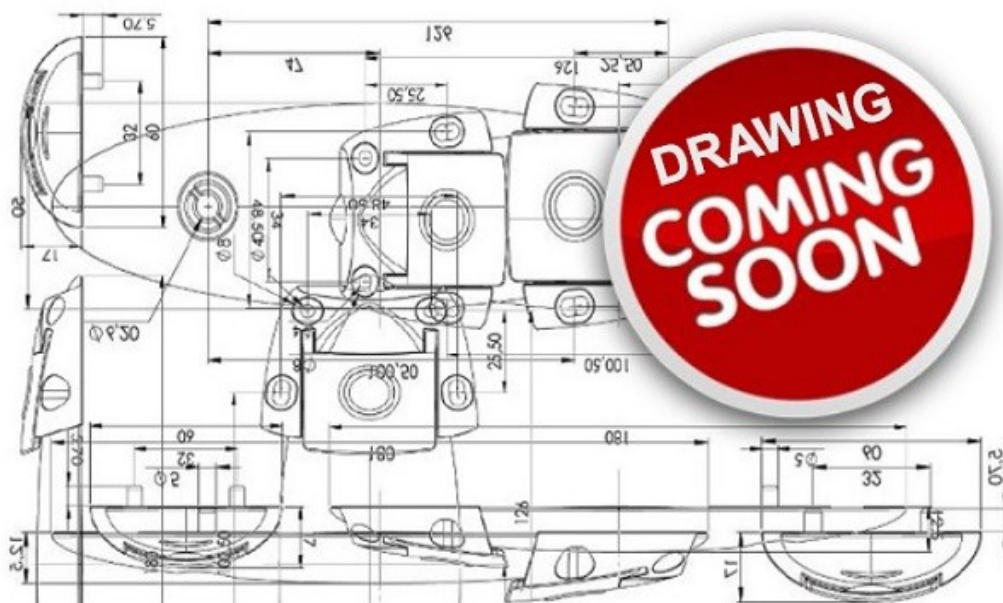

PRODUCT SHEET

Description:

Rail Handle "Hawk", cc 160mm, 20x190mm, Oak - Oiled,W/Screws M4x22mm

Item number:

17.03.030-0

Units	Box	Carton	HS Code	Barcode
Pcs.			9403910090	 5704866517836

SISO A/S

Mileparken 11
DK-2740 Skovlunde
Denmark
VAT: 24786013