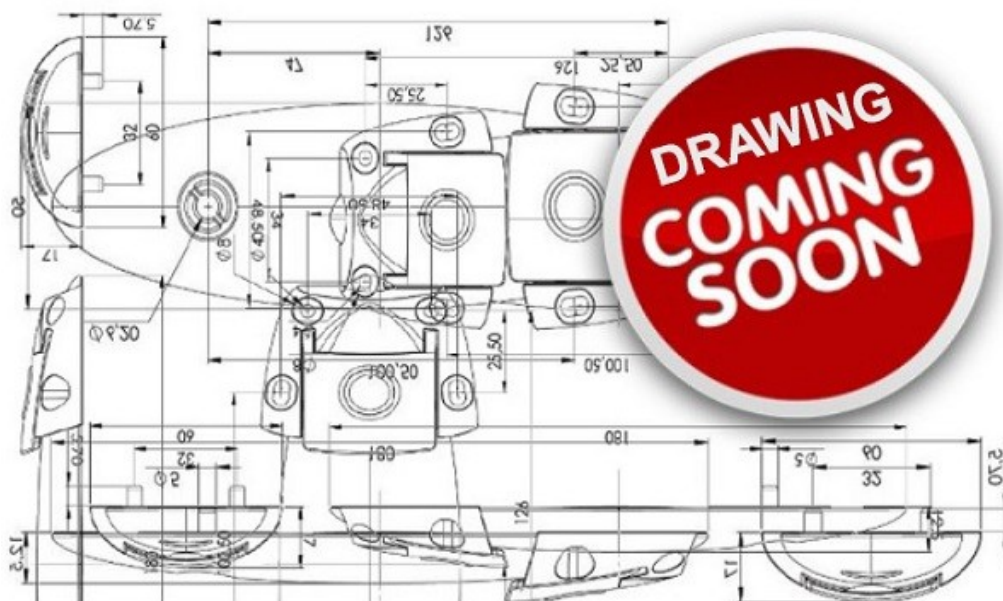

PRODUCT SHEET

Description:

D-Handle "Crow", cc 128mm,31x144mm, Oak - Oiled, W/Screws M4x22mm

Item number:

17.03.000-0

Units	Box	Carton	HS Code	Barcode
Pcs.			9403910090	 5704866517614

SISO A/S

Mileparken 11
DK-2740 Skovlunde
Denmark
VAT: 24786013