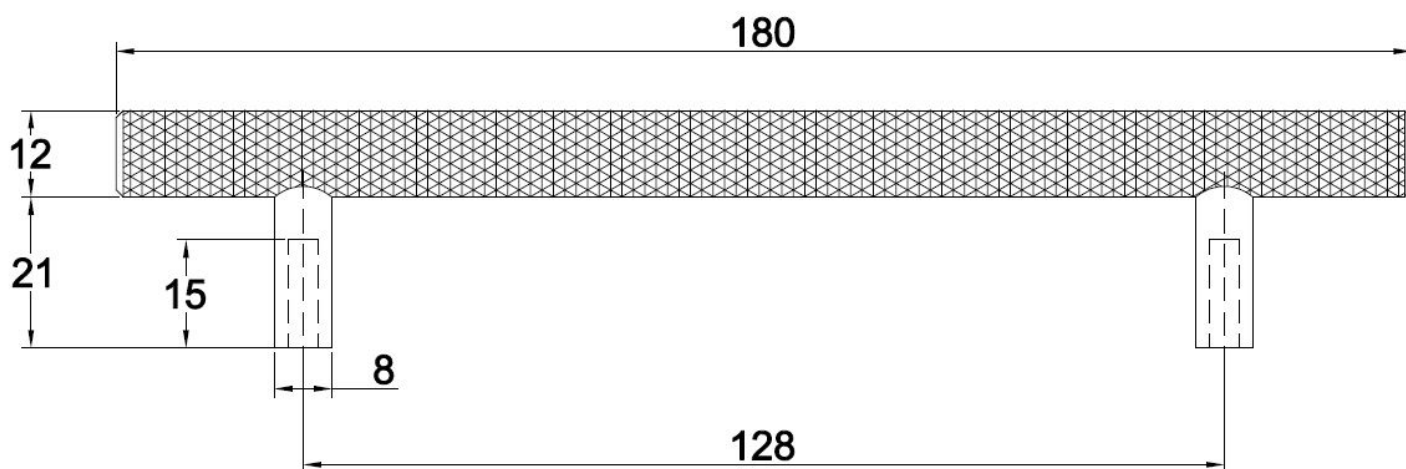

PRODUCT SHEET

Description:

Bar Handle "Grip", cc 128mm, ø12x180mm,H:33mm, Satin Brass, Brass Material, Incl. 2 pcs of M4x25mm. Satin Brass Screws

Item number:

17.01.201-8

| Units | Box | Carton | HS Code | Barcode |
|-------|-----|--------|------------|---|
| Pcs. | 10 | 100 | 8302420090 |  5704866509749 |