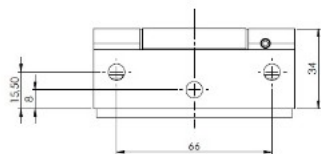

PRODUCT SHEET

Description:

Glass Door Hinge "Riga", Wall/Glass, Alu-Look, 6-10mm Glass Without Cover Plates,Cover Plates To Be Ordered Separately, Load Capacity 36kg pr. pair

Item number:

15.30.002-3

Units	Box	Carton	HS Code	Barcode
Pcs.	1	56	8302100090	
				5704866504270

SISO A/S

Mileparken 11
DK-2740 Skovlunde
Denmark
VAT: DK 24786013

Phone +45 45 830 900

www.siso.dk
siso@siso.dk

Danske Bank
Nytorv Branch
Copenhagen
SWIFT: DABADKKK

Account no.
4180 3112 112936
IBAN Account
DK7230003112112936