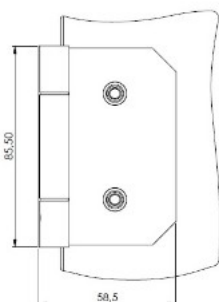

PRODUCT SHEET

Description:

Glass Door Hinge "Riga", Wall/Glass, Alu-Look, 6-10mm Glass Without Cover Plates,Cover Plates To Be Ordered Separately, Load Capacity 36kg pr. pair

Item number:

15.30.002-3

Units	Box	Carton	HS Code	Barcode
Pcs.	1	56	8302100090	
				5704866504270

SISO A/S

Mileparken 11
DK-2740 Skovlunde
Denmark
VAT: DK 24786013

Phone +45 45 830 900

www.siso.dk
siso@siso.dk

Danske Bank
Nytorv Branch
Copenhagen
SWIFT: DABADKKK

Account no.
4180 3112 112936
IBAN Account
DK7230003112112936