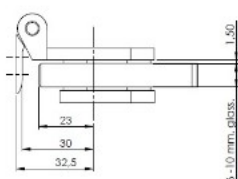

PRODUCT SHEET

Description:

Glass Door Hinge "Riga", Wall/Glass, Alu-Look, 6-10mm Glass Without Cover Plates,Cover Plates To Be Ordered Separately, Load Capacity 36kg pr. pair

Item number:

15.30.002-3

Units	Box	Carton	HS Code	Barcode
Pcs.	1	56	8302100090	
				5704866504270

SISO A/S

Mileparken 11
DK-2740 Skovlunde
Denmark
VAT: DK 24786013

Phone +45 45 830 900

www.siso.dk
siso@siso.dk

Danske Bank
Nytorv Branch
Copenhagen
SWIFT: DABADKKK

Account no.
4180 3112 112936
IBAN Account
DK7230003112112936