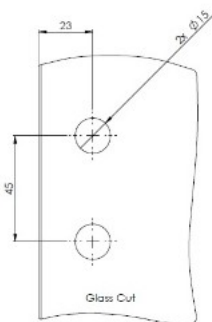

PRODUCT SHEET

Description:

Glass Door Hinge "Riga", Wall/Glass, Alu-Look, 6-10mm Glass Without Cover Plates,Cover Plates To Be Ordered Separately, Load Capacity 36kg pr. pair

Item number:

15.30.002-3

Units	Box	Carton	HS Code	Barcode
Pcs.	1	56	8302100090	
				5704866504270

SISO A/S

Mileparken 11
DK-2740 Skovlunde
Denmark
VAT: DK 24786013

Phone +45 45 830 900

www.siso.dk
siso@siso.dk

Danske Bank
Nytorv Branch
Copenhagen
SWIFT: DABADKKK

Account no.
4180 3112 112936
IBAN Account
DK7230003112112936