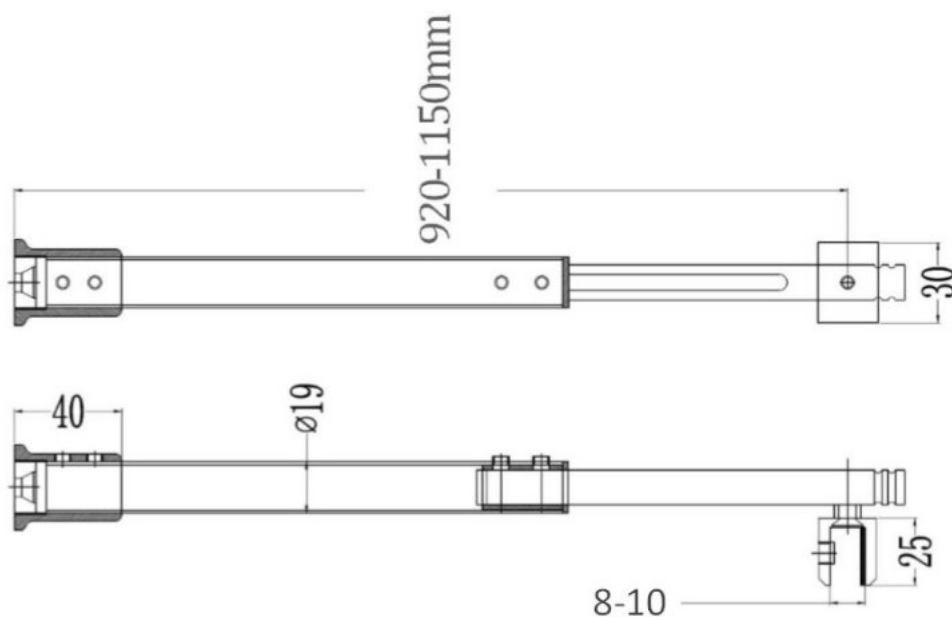

## Description:

Shower Support Bar, Glass/Wall, Adjustable 920-1150mm, CPL Brass Brackets, Tube SS304 CPL

## Item number:

15.24.020-2

Units	Box	Carton	HS Code	Barcode
Set	1	10	8302419000	
				5704866463416