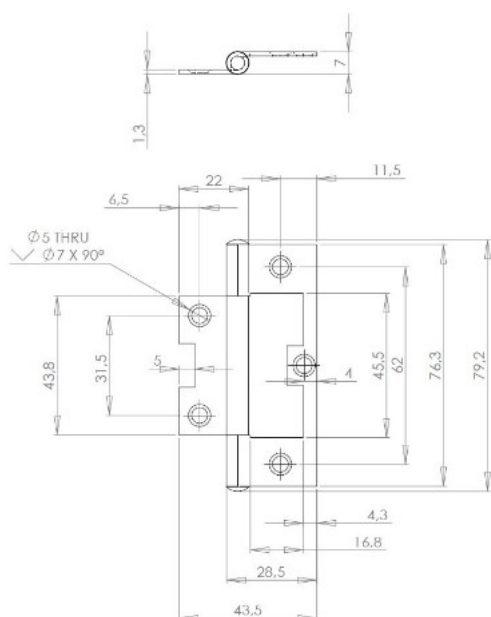

PRODUCT SHEET

Description:

Flush Hinge, Steel, 76x28x1,4mm, Brass Pl, Straight Corners

Item number:

15.20.200-0

| Units | Box | Carton | HS Code | Barcode |
|-------|-----|--------|------------|---|
| Pcs. | 50 | 500 | 8302100090 |  5704866058483 |