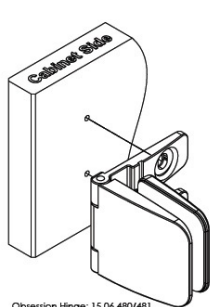

PRODUCT SHEET

Description:

Glass Door Hinge "Obsession" Inset, Brass, Black,W/Catch,For 8-10mm Glass, Glass Drill: $\varnothing$ 14mm, Load Capacity 16kg,, Max Door Size: 650x2000x10mm

Item number:

15.06.481-0

Units	Box	Carton	HS Code	Barcode
Pcs.	1	20	8302100090	
				5704866510233

SISO A/S

Mileparken 11
DK-2740 Skovlunde
Denmark
VAT: DK 24786013

Phone +45 45 830 900

www.siso.dk
siso@siso.dk

Danske Bank
Nytorv Branch
Copenhagen
SWIFT: DABADKKK

Account no.
4180 3112 112936
IBAN Account
DK7230003112112936