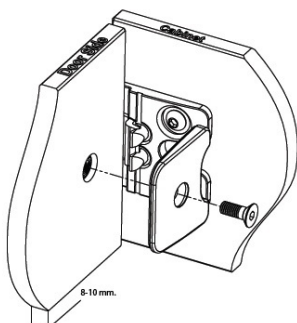

PRODUCT SHEET

Description:

Glass Door Hinge "Obsession" Inset, Brass, Black,W/Catch,For 8-10mm Glass, Glass Drill: $\varnothing$ 14mm, Load Capacity 16kg,, Max Door Size: 650x2000x10mm

Item number:

15.06.481-0

Units	Box	Carton	HS Code	Barcode
Pcs.	1	20	8302100090	
				5704866510233

SISO A/S

Mileparken 11
DK-2740 Skovlunde
Denmark
VAT: DK 24786013

Phone +45 45 830 900

www.siso.dk
siso@siso.dk

Danske Bank
Nytorv Branch
Copenhagen
SWIFT: DABADKKK

Account no.
4180 3112 112936
IBAN Account
DK7230003112112936