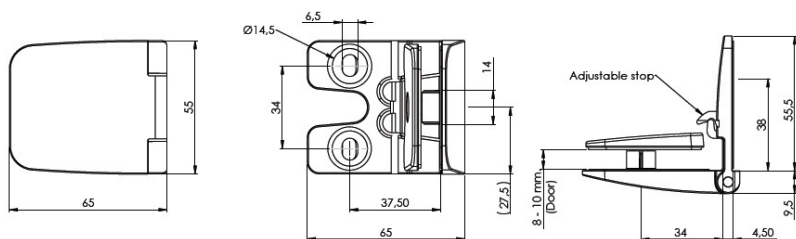

PRODUCT SHEET

Description:

Glass Door Hinge "Obsession" Inset, Brass, Black,W/Catch,For 8-10mm Glass, Glass Drill: $\varnothing$ 14mm, Load Capacity 16kg,, Max Door Size: 650x2000x10mm

Item number:

15.06.481-0

Units	Box	Carton	HS Code	Barcode
Pcs.	1	20	8302100090	
				5704866510233

SISO A/S

Mileparken 11
DK-2740 Skovlunde
Denmark
VAT: DK 24786013

Phone +45 45 830 900

www.siso.dk
siso@siso.dk

Danske Bank
Nytorv Branch
Copenhagen
SWIFT: DABADKKK

Account no.
4180 3112 112936
IBAN Account
DK7230003112112936