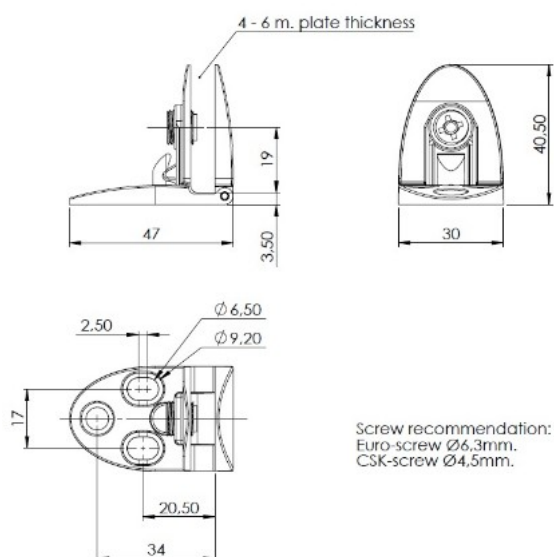

PRODUCT SHEET

Description:

Glass Door Hinge "Badge II", Centre, Alu, Universal, F/Inset Doors, F/Glass Thickness 4-6mm, 1 Zamak Screw W/PVC Tip,, Catch Made of ABS Plastic

Item number:

15.06.286-0

Units	Box	Carton	HS Code	Barcode
Pcs.	10	100	8302100090	
				5704866492690