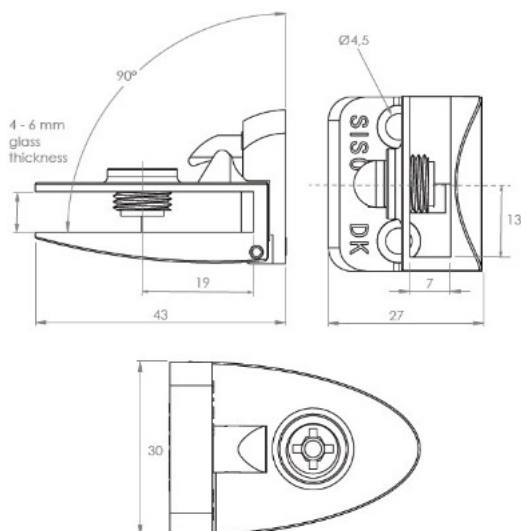

PRODUCT SHEET

Description:

Glass Door Hinge "Badge" Top+Bottom,Alu,F/Narrow Frames, W/ Short Mounting Plate, F/Inset Doors, Thickness 4-5mm, 1 ABS, Screw W/PVC Tip & 1 ABS Screw W/Hard ø5x3,5mm ABS Extension,, Catch Made Of ABS Plastic

Item number:

15.06.206-0

Units	Box	Carton	HS Code	Barcode
Pair	12	240	8302100090	 5704866054539

SISO A/S

Mileparken 11
DK-2740 Skovlunde
Denmark
VAT: DK 24786013

Phone +45 45 830 900

www.siso.dk
siso@siso.dk

Danske Bank
Nytorv Branch
Copenhagen
SWIFT: DABADKKK

Account no.
4180 3112 112936
IBAN Account
DK7230003112112936