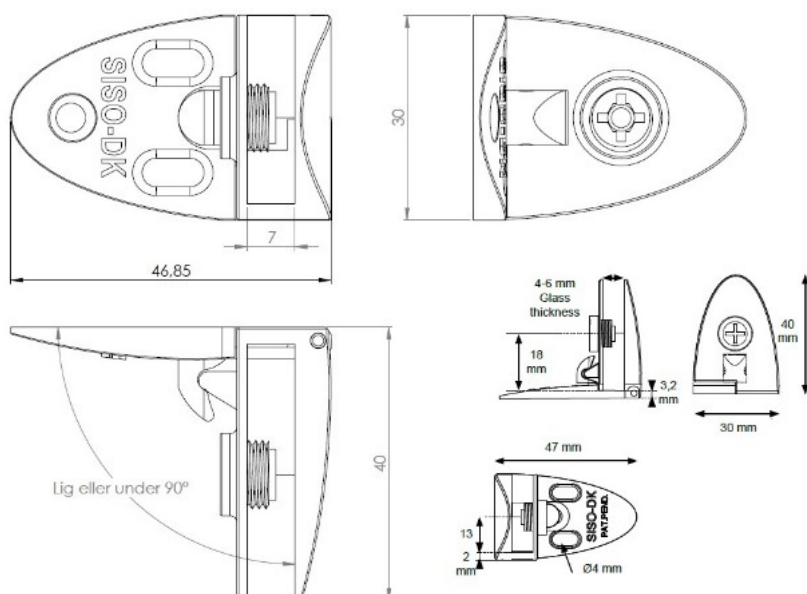

PRODUCT SHEET

Description:

Glass Door Hinge "Badge" Top+Bottom, CPL, Inset Doors, F/ Glass Thickness 4-5mm, 1 ABS Screw W/PVC Tip & 1 ABS Screw, W/Hard $\varnothing$ 5x3,5mm ABS Extension, Catch Made of ABS Plastic

Item number:

15.06.200-0

Units	Box	Carton	HS Code	Barcode
Pair	12	240	8302100090	 5704866054478

SISO A/S

Mileparken 11
DK-2740 Skovlunde
Denmark
VAT: DK 24786013

Phone +45 45 830 900

www.siso.dk
siso@siso.dk

Danske Bank
Nytorv Branch
Copenhagen
SWIFT: DABADKKK

Account no.
4180 3112 112936
IBAN Account
DK7230003112112936