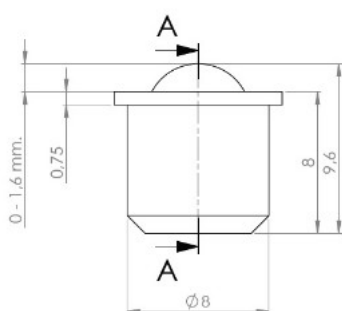

## Description:

Ball Catch, Brass, F/Hinge 11.300 & 11.561, Bore  $\varnothing$ 8mmx8mm

## Item number:

15.06.077-0

Units	Box	Carton	HS Code	Barcode
Pcs.	500	2000	8302420090	 5704866054102