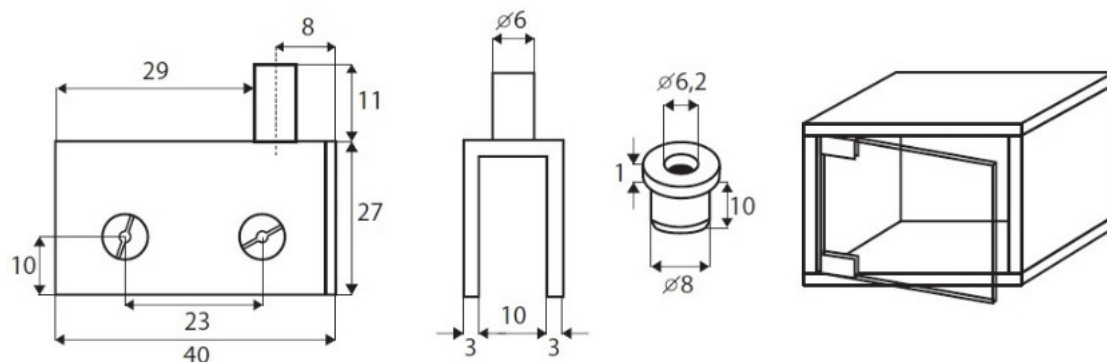

PRODUCT SHEET

Description:

Glass Pivot Hinge 40x27x3mm 4-8mm Glass, Black Finish, Max Door Weight Per Pair 8 Kg, Max Door Size 500 x 800mm

Item number:

15.06.074-0

Units	Box	Carton	HS Code	Barcode
Pair	1	50	8302100090	 5704866493819