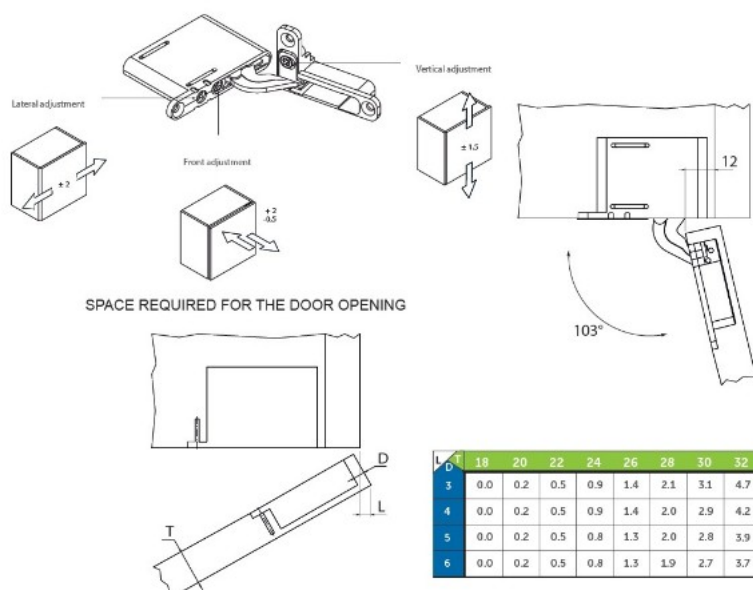

PRODUCT SHEET

Description:

Cabinet Hinge "3D", 103 DG, Soft Close, Zamak, Black, Right, Max Load Capacity: 20 KG per Door

Item number:

15.04.001-0

Units	Box	Carton	HS Code	Barcode
Pcs.	1	100	8302100090	
				5704866508483