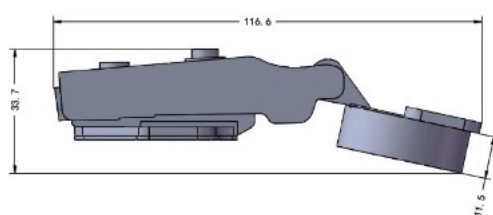

PRODUCT SHEET

Description:

Soft Closing Hinge SS304, "A", $\varnothing$ 35mm,Clip-On,H=0,Plate F/Wood Screws, Full-Overlay, 100 Degree,Cup cc.:48mm,Mounting Plate, F/Wood Screws, H:0mm,No Name Plate,Hydraulic Plastic Pump

Item number:

15.03.760-0

Units	Box	Carton	HS Code	Barcode
Pcs.	1	200	8302100090	 5704866442183

SISO A/S

Mileparken 11
DK-2740 Skovlunde
Denmark
VAT: DK 24786013

Phone +45 45 830 900

www.siso.dk
siso@siso.dk

Danske Bank
Nytorv Branch
Copenhagen
SWIFT: DABADKKK

Account no.
4180 3112 112936
IBAN Account
DK7230003112112936