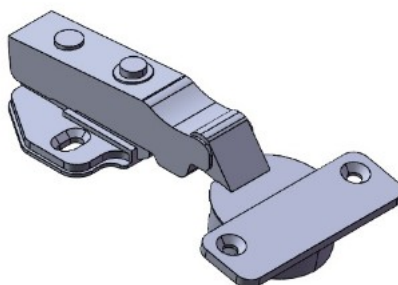

PRODUCT SHEET

Description:

Soft Closing Hinge SS304, "A", $\varnothing$ 35mm,Clip-On,H=0,Plate F/Wood Screws, Full-Overlay, 100 Degree,Cup cc.:48mm,Mounting Plate, F/Wood Screws, H:0mm,No Name Plate,Hydraulic Plastic Pump

Item number:

15.03.760-0

Units	Box	Carton	HS Code	Barcode
Pcs.	1	200	8302100090	 5704866442183

SISO A/S

Mileparken 11
DK-2740 Skovlunde
Denmark
VAT: DK 24786013

Phone +45 45 830 900

www.siso.dk
siso@siso.dk

Danske Bank
Nytorv Branch
Copenhagen
SWIFT: DABADKKK

Account no.
4180 3112 112936
IBAN Account
DK7230003112112936