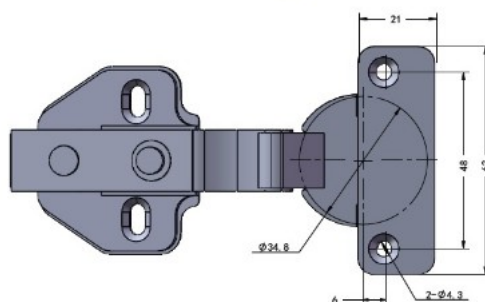

PRODUCT SHEET

Description:

Soft Closing Hinge SS304, "A", $\varnothing$ 35mm,Clip-On,H=0,Plate F/Wood Screws, Full-Overlay, 100 Degree,Cup cc.:48mm,Mounting Plate, F/Wood Screws, H:0mm,No Name Plate,Hydraulic Plastic Pump

Item number:

15.03.760-0

Units	Box	Carton	HS Code	Barcode
Pcs.	1	200	8302100090	 5704866442183

SISO A/S

Mileparken 11
DK-2740 Skovlunde
Denmark
VAT: DK 24786013

Phone +45 45 830 900

www.siso.dk
siso@siso.dk

Danske Bank
Nytorv Branch
Copenhagen
SWIFT: DABADKKK

Account no.
4180 3112 112936
IBAN Account
DK7230003112112936