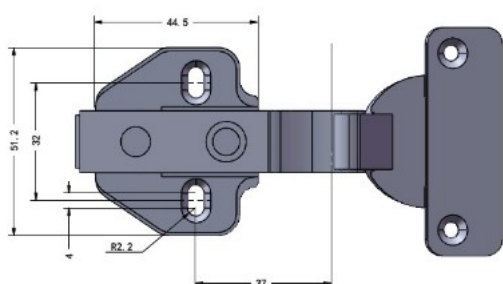

PRODUCT SHEET

Description:

Soft Closing Hinge SS304, "A", $\varnothing$ 35mm,Clip-On,H=0,Plate F/Wood Screws, Full-Overlay, 100 Degree,Cup cc.:48mm,Mounting Plate, F/Wood Screws, H:0mm,No Name Plate,Hydraulic Plastic Pump

Item number:

15.03.760-0

Units	Box	Carton	HS Code	Barcode
Pcs.	1	200	8302100090	 5704866442183

SISO A/S

Mileparken 11
DK-2740 Skovlunde
Denmark
VAT: DK 24786013

Phone +45 45 830 900

www.siso.dk
siso@siso.dk

Danske Bank
Nytorv Branch
Copenhagen
SWIFT: DABADKKK

Account no.
4180 3112 112936
IBAN Account
DK7230003112112936