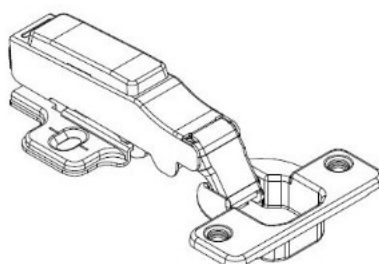

PRODUCT SHEET

Description:

Soft Closing Hinge "B", $\varnothing$ 35mm,Clip-On,H=0,Plate F/Euro Screws Half-Overlay, 100 Degree, Cup cc.:48mm,Mounting Plate F/Euro, Screws, H:0mm,W/SISO Name Plate,Hydraulic Plastic Pump

Item number:

15.03.732-6

Units	Box	Carton	HS Code	Barcode
Pcs.		100	8302100090	 5704866458108

SISO A/S

Mileparken 11
DK-2740 Skovlunde
Denmark
VAT: DK 24786013

Phone +45 45 830 900

www.siso.dk
siso@siso.dk

Danske Bank
Nytorv Branch
Copenhagen
SWIFT: DABADKKK

Account no.
4180 3112 112936
IBAN Account
DK7230003112112936