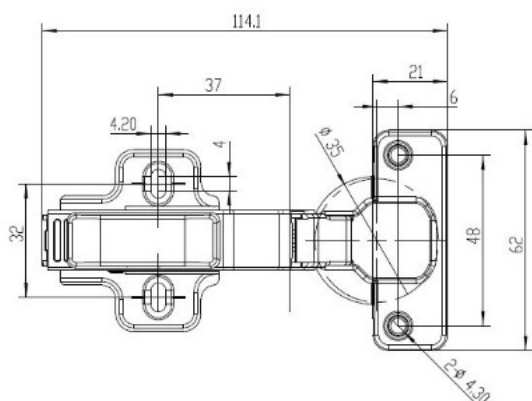

PRODUCT SHEET

Description:

Soft Closing Hinge "B", \varnothing 35mm,Clip-On,H=0,Plate F/Euro Screws Half-Overlay, 100 Degree, Cup cc.:48mm,Mounting Plate F/Euro, Screws, H:0mm,W/SISO Name Plate,Hydraulic Plastic Pump

Item number:

15.03.732-6

Units	Box	Carton	HS Code	Barcode
Pcs.		100	8302100090	 5704866458108

SISO A/S

Mileparken 11
DK-2740 Skovlunde
Denmark
VAT: DK 24786013

Phone +45 45 830 900

www.siso.dk
siso@siso.dk

Danske Bank
Nytorv Branch
Copenhagen
SWIFT: DABADKKK