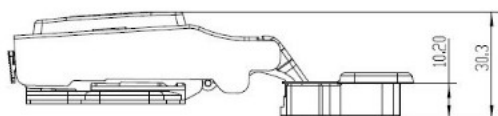

PRODUCT SHEET

Description:

Soft Closing Hinge "B", $\varnothing$ 35mm,Clip-On,H=0,Plate F/Euro Screws Half-Overlay, 100 Degree, Cup cc.:48mm,Mounting Plate F/Euro, Screws, H:0mm,W/SISO Name Plate,Hydraulic Plastic Pump

Item number:

15.03.732-6

Units	Box	Carton	HS Code	Barcode
Pcs.		100	8302100090	 5704866458108

SISO A/S

Mileparken 11
DK-2740 Skovlunde
Denmark
VAT: DK 24786013

Phone +45 45 830 900

www.siso.dk
siso@siso.dk

Danske Bank
Nytorv Branch
Copenhagen
SWIFT: DABADKKK

Account no.
4180 3112 112936
IBAN Account
DK7230003112112936