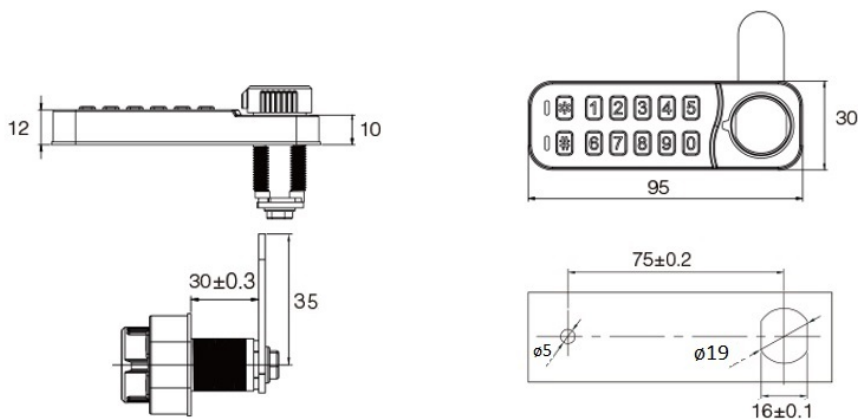

PRODUCT SHEET

Description:

Elec. Combi. Cam Lock, "VIC", $\varnothing 19 \times 30 \text{mm}$, Horizontal, LH, White All Zamak, Public/Private, W/Master Key System #07, 3 Level, Management, W/Auto-timer Function, IP65 Rating, Powered by, CR2450 Button Battery, 30.000 Cycles, CE, REACH and Rohs, Certified

Item number:

14.60.436-0

Units	Box	Carton	HS Code	Barcode
Pcs.	1	49	8301300000	
				5704866509305

Horizontal

SISO A/S

Mileparken 11
DK-2740 Skovlunde
Denmark
VAT: DK 24786013

Phone +45 45 830 900

www.siso.dk
siso@siso.dk