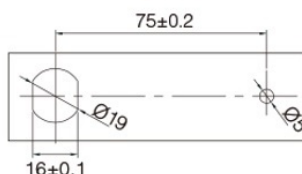

PRODUCT SHEET

Description:

Elec. Combi. Cam Lock, "VIC", $\varnothing 19 \times 30 \text{mm}$, Horizontal, RH, White All Zamak, Public/Private, W/Master Key System #07, 3 Level, Management, W/Auto-timer Function, IP65 Rating, Powered by, CR2450 Button Battery, 30.000 Cycles, CE, REACH and Rohs, Certified

Item number:

14.60.431-0

Units	Box	Carton	HS Code	Barcode
Pcs.	1	49	8301300000	 5704866509282

Horizontal

SISO A/S

Mileparken 11
DK-2740 Skovlunde
Denmark
VAT: DK 24786013

Phone +45 45 830 900

www.siso.dk
siso@siso.dk