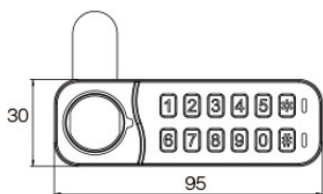

PRODUCT SHEET

Description:

Elec. Combi. Cam Lock, "VIC", $\varnothing 19 \times 30 \text{mm}$, Horizontal, RH, White All Zamak, Public/Private, W/Master Key System #07, 3 Level, Management, W/Auto-timer Function, IP65 Rating, Powered by, CR2450 Button Battery, 30.000 Cycles, CE, REACH and Rohs, Certified

Item number:

14.60.431-0

Units	Box	Carton	HS Code	Barcode
Pcs.	1	49	8301300000	 5704866509282

Horizontal

SISO A/S

Mileparken 11
DK-2740 Skovlunde
Denmark
VAT: DK 24786013

Phone +45 45 830 900

www.siso.dk
siso@siso.dk