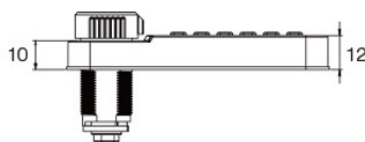

PRODUCT SHEET

Description:

Elec. Combi. Cam Lock, "VIC", $\varnothing 19 \times 30 \text{mm}$, Horizontal, RH, Black All Zamak, Public/Private, W/Master Key System #07, 3 Level, Management, W/Auto-timer Function, IP65 Rating, Powered by, CR2450 Button Battery, 30.000 Cycles, CE, REACH and Rohs, Certified

Item number:

14.60.430-0

Units	Box	Carton	HS Code	Barcode
Pcs.	1	50	8301300000	 5704866509275

Horizontal

SISO A/S

Mileparken 11
DK-2740 Skovlunde
Denmark
VAT: DK 24786013

Phone +45 45 830 900

www.siso.dk
siso@siso.dk