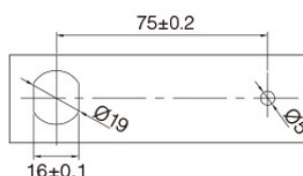

PRODUCT SHEET

Description:

Elec. Combi. Cam Lock, "VIC", $\varnothing 19 \times 30 \text{mm}$, Horizontal, RH, Black All Zamak, Public/Private, W/Master Key System #07, 3 Level, Management, W/Auto-timer Function, IP65 Rating, Powered by, CR2450 Button Battery, 30.000 Cycles, CE, REACH and Rohs, Certified

Item number:

14.60.430-0

Units	Box	Carton	HS Code	Barcode
Pcs.	1	50	8301300000	 5704866509275

Horizontal

SISO A/S

Mileparken 11
DK-2740 Skovlunde
Denmark
VAT: DK 24786013

Phone +45 45 830 900

www.siso.dk
siso@siso.dk