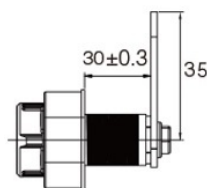

PRODUCT SHEET

Description:

Elec. Combi. Cam Lock, "VIC", $\varnothing 19 \times 30 \text{mm}$, Horizontal, RH, Black All Zamak, Public/Private, W/Master Key System #07, 3 Level, Management, W/Auto-timer Function, IP65 Rating, Powered by, CR2450 Button Battery, 30.000 Cycles, CE, REACH and Rohs, Certified

Item number:

14.60.430-0

Units	Box	Carton	HS Code	Barcode
Pcs.	1	50	8301300000	 5704866509275

Horizontal

SISO A/S

Mileparken 11
DK-2740 Skovlunde
Denmark
VAT: DK 24786013

Phone +45 45 830 900

www.siso.dk
siso@siso.dk