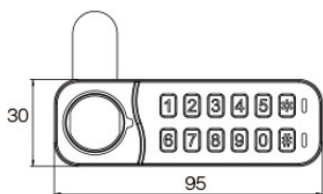

PRODUCT SHEET

Description:

Elec. Combi. Cam Lock, "VIC", $\varnothing 19 \times 30 \text{mm}$, Horizontal, RH, Black All Zamak, Public/Private, W/Master Key System #07, 3 Level, Management, W/Auto-timer Function, IP65 Rating, Powered by, CR2450 Button Battery, 30.000 Cycles, CE, REACH and Rohs, Certified

Item number:

14.60.430-0

Units	Box	Carton	HS Code	Barcode
Pcs.	1	50	8301300000	 5704866509275

Horizontal

SISO A/S

Mileparken 11
DK-2740 Skovlunde
Denmark
VAT: DK 24786013

Phone +45 45 830 900

www.siso.dk
siso@siso.dk