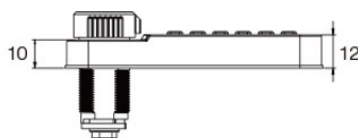

PRODUCT SHEET

Description:

Elec. Combi. Cam Lock, "VIC", $\varnothing 19 \times 20 \text{mm}$, Horizontal, RH, Black All Zamak, Public/Private, W/Master Key System #07, 3 Level, Management, W/Auto-timer Function, IP65 Rating, Powered by, CR2450 Button Battery, 30.000 Cycles, CE, REACH and Rohs, Certified

Item number:

14.60.420-0

Units	Box	Carton	HS Code	Barcode
Pcs.	1	25	8301300000	 5704866509237

Horizontal

SISO A/S

Mileparken 11
DK-2740 Skovlunde
Denmark
VAT: DK 24786013

Phone +45 45 830 900

www.siso.dk
siso@siso.dk

Danske Bank
Nytorv Branch
Copenhagen
SWIFT: DABADKKK

Account no.
4180 3112 112936
IBAN Account
DK7230003112112936