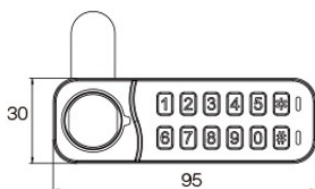

## Description:

Elec. Combi. Cam Lock, "VIC",  $\varnothing 19 \times 20 \text{mm}$ , Horizontal, RH, Black All Zamak, Public/Private, W/Master Key System #07, 3 Level, Management, W/Auto-timer Function, IP65 Rating, Powered by, CR2450 Button Battery, 30.000 Cycles, CE, REACH and Rohs, Certified

## Item number:

14.60.420-0

Units	Box	Carton	HS Code	Barcode
Pcs.	1	25	8301300000	 5704866509237

Horizontal