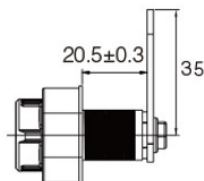

PRODUCT SHEET

Description:

Elec. Combi. Cam Lock, "VIC", $\varnothing 19 \times 20 \text{mm}$, Horizontal, RH, Black All Zamak, Public/Private, W/Master Key System #07, 3 Level, Management, W/Auto-timer Function, IP65 Rating, Powered by, CR2450 Button Battery, 30.000 Cycles, CE, REACH and Rohs, Certified

Item number:

14.60.420-0

Units	Box	Carton	HS Code	Barcode
Pcs.	1	25	8301300000	 5704866509237

Horizontal

SISO A/S

Mileparken 11
DK-2740 Skovlunde
Denmark
VAT: DK 24786013

Phone +45 45 830 900

www.siso.dk
siso@siso.dk

Danske Bank
Nytorv Branch
Copenhagen
SWIFT: DABADKKK

Account no.
4180 3112 112936
IBAN Account
DK7230003112112936