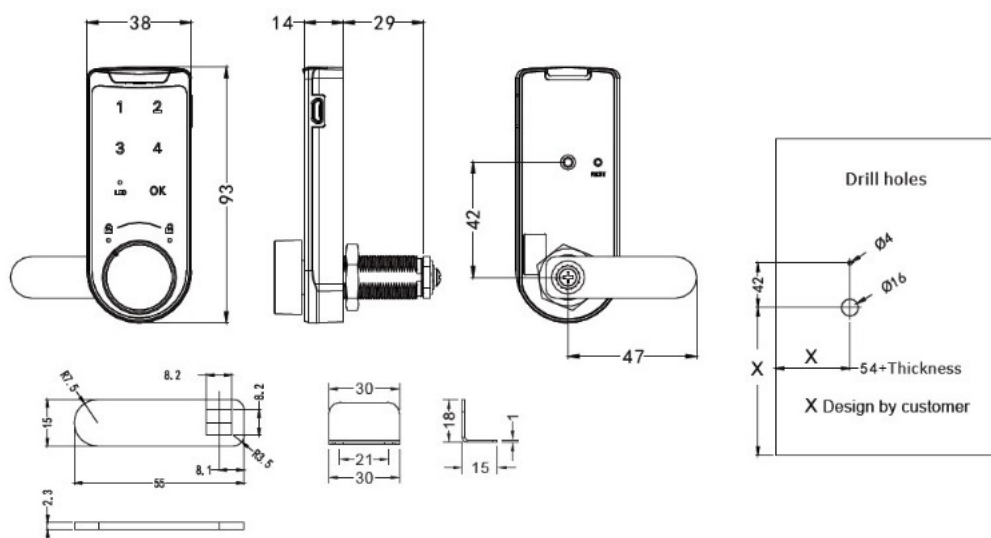

PRODUCT SHEET

Description:

Elec. Combination Cam Lock, "Marc M2", Private, Silver/Black Body, Incl. Striking Plate & Straight Cam Pl. CE: 47mm, (Battery CR2032 Not Included) - Download Userguide, From www.siso.dk - Mastercode:32213341 - Changing Master, Code: 32213341+OK+OK+OK+new master code, (8 digits)+OK

Item number:

14.60.391-9

Units	Box	Carton	HS Code	Barcode
Pcs.	1	50	8301300000	
				5704866512763

SISO A/S

Mileparken 11
DK-2740 Skovlunde
Denmark
VAT: DK 24786013

Phone +45 45 830 900

www.siso.dk
siso@siso.dk