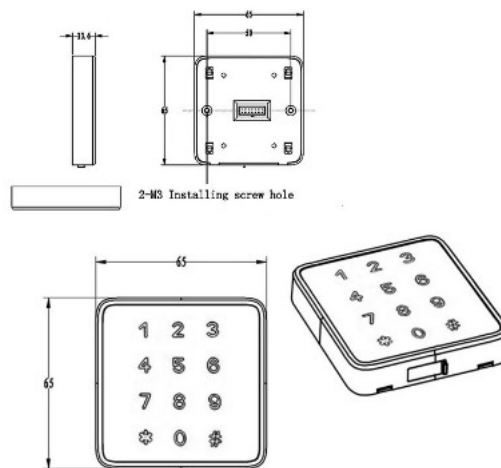

PRODUCT SHEET

Description:

Invis. Mifare1 Lock "Mini" W/Card Reader & Code Panel, ABS, Black, 61x61x22mm, SISO DK logo, No Accessories, No Striker or Batteries, Can be Programed to Public, Private or Office Mode, W/Non Locking & Low Battery Alarm

Item number:

14.60.275-1

Units	Box	Carton	HS Code	Barcode
Pcs.	1	20	8301300000	
				5704866518840

MIFARE1 CARD READER & CODE PANEL
WITH 10 CM CONNECTING CABLE

SISO A/S

Mileparken 11
DK-2740 Skovlunde
Denmark
VAT: 24786013