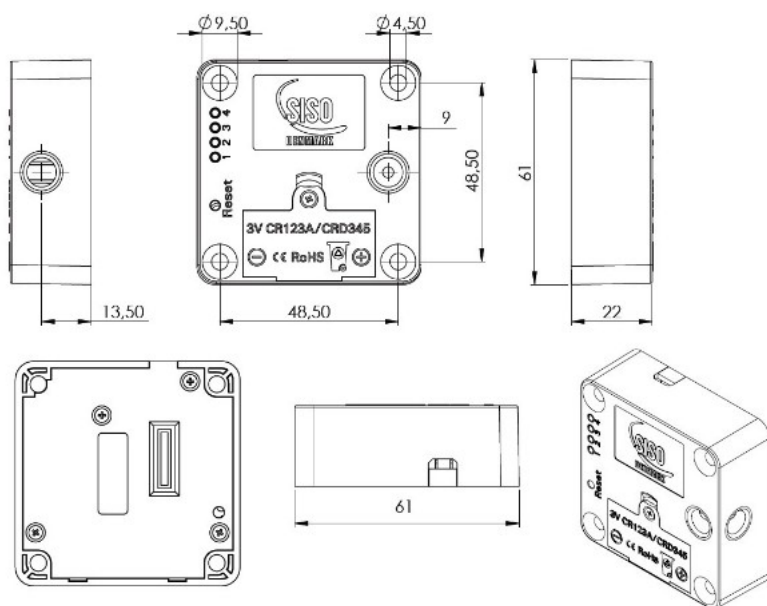

PRODUCT SHEET

Description:

Invis. Mifare1 Lock "Mini" W/Card Reader & Code Panel, ABS, Black, 61x61x22mm, SISO DK logo, No Accessories, No Striker or Batteries, Can be Programed to Public, Private or Office Mode, W/Non Locking & Low Battery Alarm

Item number:

14.60.275-1

Units	Box	Carton	HS Code	Barcode
Pcs.	1	20	8301300000	
				5704866518840

MIFARE1 CARD READER & CODE PANEL
WITH 10 CM CONNECTING CABLE

SISO A/S

Mileparken 11
DK-2740 Skovlunde
Denmark
VAT: 24786013