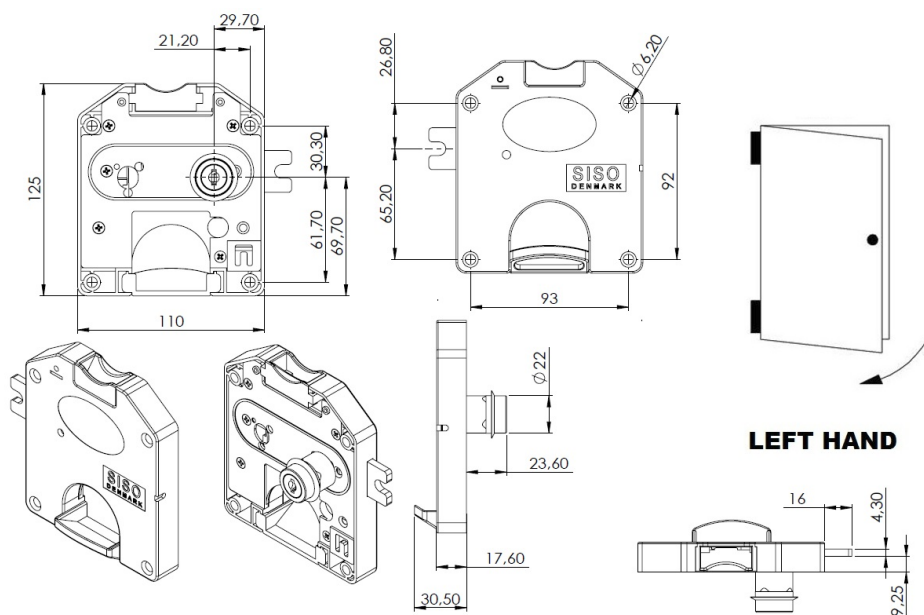

## Description:

Coin Lock F/10 DKK,W/MIC System #01,CPL,LH, Snake SISO Metal Keys, Black Plastic Body, Coin Entrance & Exit All Blue, Plastic, W/SISO Logo on Lock Body, w/Chrome Plated Rosette

## Item number:

14.60.271-1

Units	Box	Carton	HS Code	Barcode
Pcs.	6	48	8301 300000	
				5704866052023