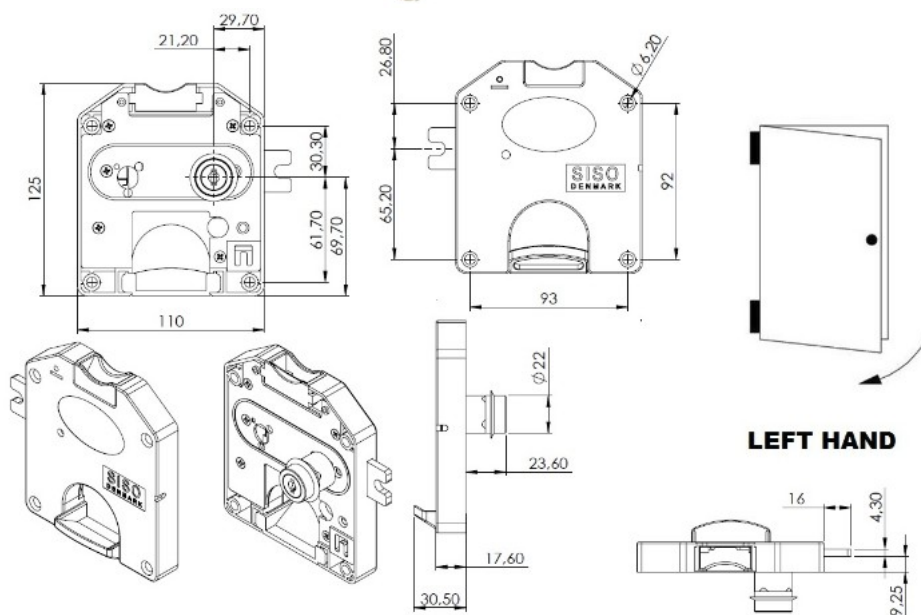

PRODUCT SHEET

Description:

Coin Lock F/2 Zloty,W/MIC System #01,CPL,LH,Snake SISO Metal Keys, Black Plastic Body, Coin Entrance & Exit All Blue, Plastic, W/SISO Logo on Lock Body, w/Chrome Plated Rosette

Item number:

14.60.247-5

Units	Box	Carton	HS Code	Barcode
Pcs.	6	48	8301300000	
				5704866051750

SISO A/S

Mileparken 11
DK-2740 Skovlunde
Denmark
VAT: DK 24786013

Phone +45 45 830 900

www.siso.dk
siso@siso.dk