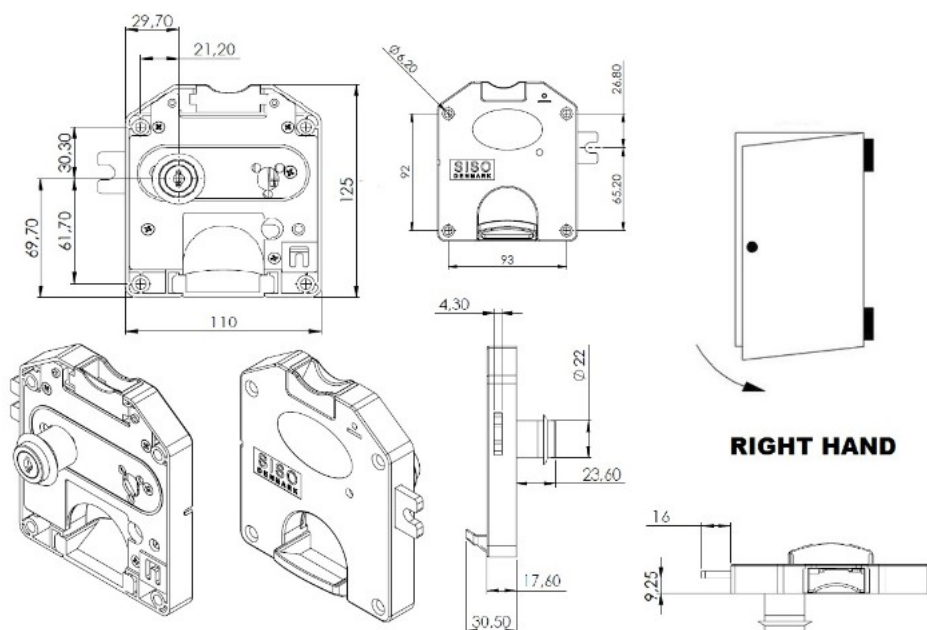

PRODUCT SHEET

Description:

Coin Lock F/2 Zloty,W/MIC System #01,CPL,RH,Snake SISO Metal Keys, Black Plastic Body, Coin Entrance & Exit All Blue, Plastic, W/SISO Logo on Lock Body, w/Chrome Plated Rosette

Item number:

14.60.247-1

Units	Box	Carton	HS Code	Barcode
Pcs.	6	48	8301300000	
				5704866051743

SISO A/S

Mileparken 11
DK-2740 Skovlunde
Denmark
VAT: DK 24786013

Phone +45 45 830 900

www.siso.dk
siso@siso.dk