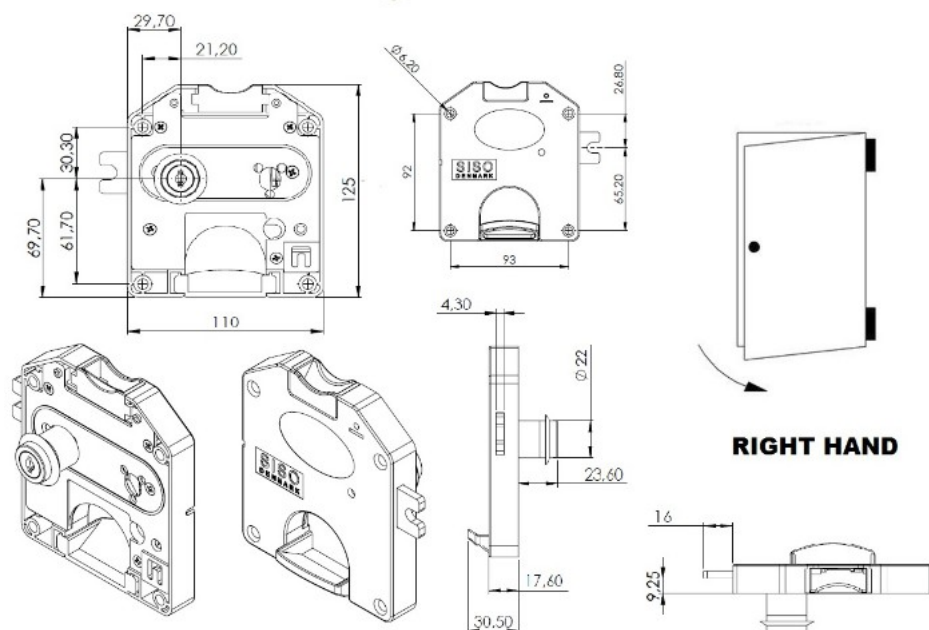

PRODUCT SHEET

Description:

Coin Lock F/1 Leva,W/MIC System #01,CPL, RH,Snake SISO Metal Keys, Black Plastic Body, Coin Entrance & Exit All Blue, Plastic, W/SISO Logo on Lock Body, w/Chrome Plated Rosette

Item number:

14.60.246-0

| Units | Box | Carton | HS Code | Barcode |
|-------|-----|--------|------------|--|
| Pcs. | 6 | 48 | 8301300000 |  |
| | | | | 5704866051712 |

SISO A/S

Mileparken 11
DK-2740 Skovlunde
Denmark
VAT: DK 24786013