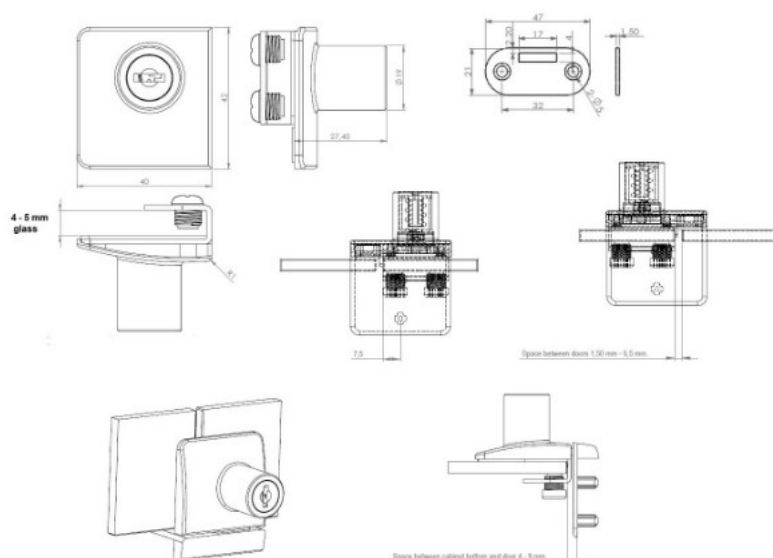

PRODUCT SHEET

Description:

Glass Door Lock "Square", F/Double Doors, Gold Pl, W/SISO Metal Keys, W/2 ABS Screws W/PVC Tip, 1 Gold Pl. Flat, Oval Metal Striking Plate, F/Glass Thickness 4-5mm

Item number:

14.09.558-0

| Units | Box | Carton | HS Code | Barcode |
|-------|-----|--------|------------|--|
| Pcs. | 12 | 240 | 8301300000 |  |
| | | | | 5704866049351 |

SISO A/S

Mileparken 11
DK-2740 Skovlunde
Denmark
VAT: DK 24786013