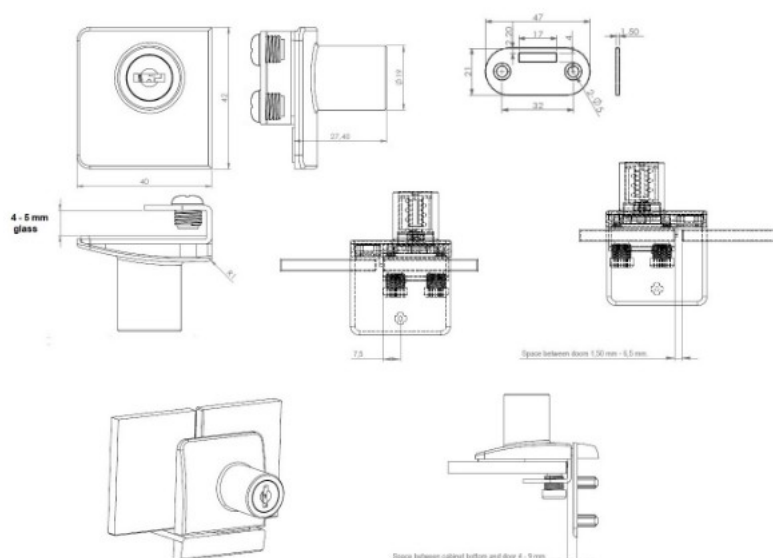

# PRODUCT SHEET

## Description:

Glass Door Lock "Square", F/Double Doors, Black Ano, W/SISO Metal Keys, W/2 ABS Screws W/PVC Tip, 1 Black Ano. Flat, Oval Metal Striking Plate, F/Glass Thickness 4-5mm

## Item number:

14.09.557-0

| Units | Box | Carton | HS Code    | Barcode  |
|-------|-----|--------|------------|--|
| Pcs.  | 12  | 240    | 8301300000 |  |
|       |     |        |            | 5704866049344  |