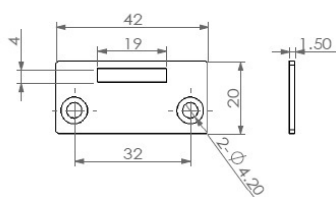

# PRODUCT SHEET

**Description:**

Glass Door Lock "Vetro", Black Anodized, CK SISO, No Bore

**Item number:**

14.09.262-1

Units	Box	Carton	HS Code	Barcode
Pcs.	15	150	8301300000	
				5704866047210

**SISO A/S**