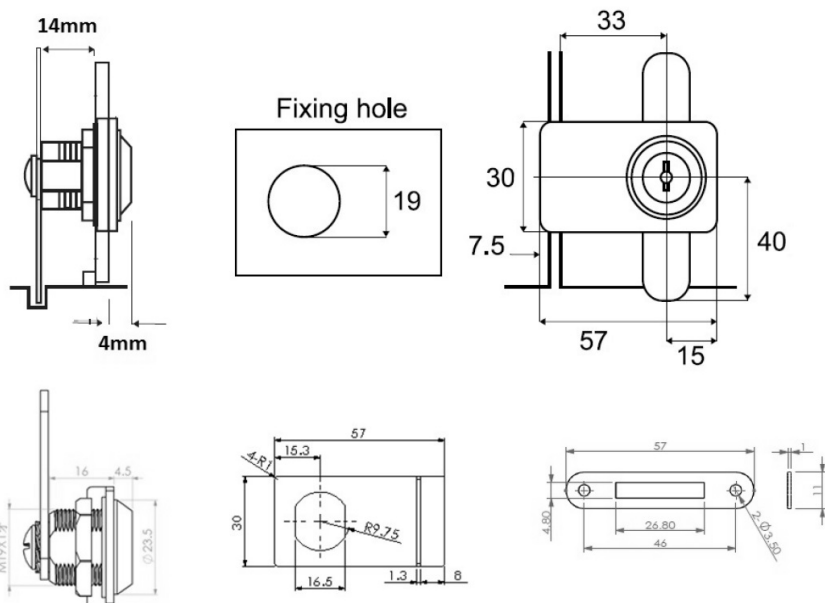

PRODUCT SHEET

Description:

Glass Door Lock 916, CPL, 180DG, Str. Cam A04, CK:SISO, W/ Striker & Front Plate

Item number:

14.09.048-1

Units	Box	Carton	HS Code	Barcode
Pcs.	12	240	8301300000	
				5704866045827

SISO A/S

Mileparken 11
DK-2740 Skovlunde
Denmark
VAT: DK 24786013

Phone +45 45 830 900

www.siso.dk
siso@siso.dk

Danske Bank
Nytorv Branch
Copenhagen
SWIFT: DABADKKK

Account no.
4180 3112 112936
IBAN Account
DK7230003112112936