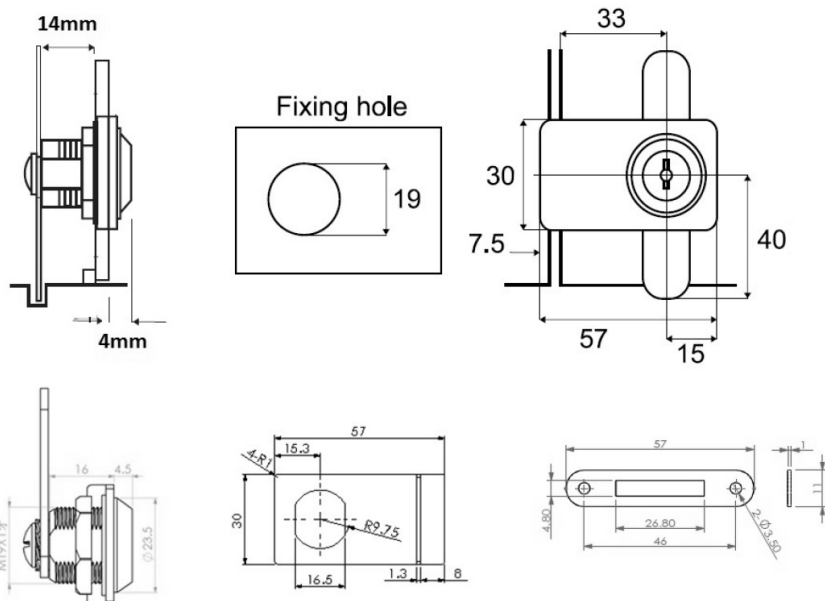

PRODUCT SHEET

Description:

Glass Door Lock 916, CPL, 180DG, Str. Cam A04, KA D20, CK: SISO, W/Striker & Front Plate

Item number:

14.09.044-0

Units	Box	Carton	HS Code	Barcode
Pcs.	12	240	8301300000	
5704866452090				