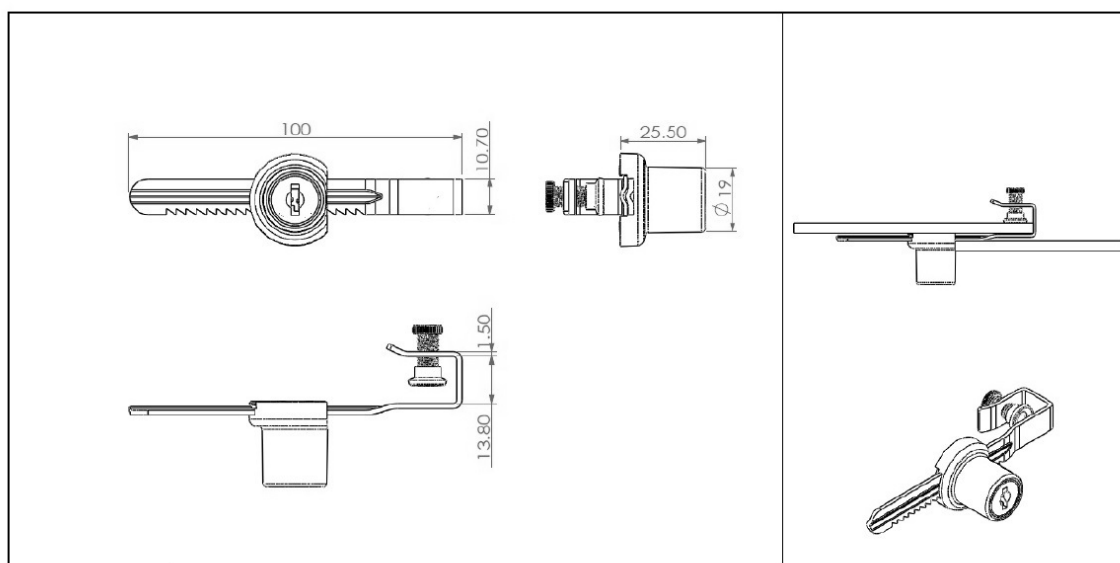

PRODUCT SHEET

Description:

Sliding Glass Door Lock 750-100mm, CPL, KA E30 MK SISO

Item number:

14.09.015-0

| Units | Box | Carton | HS Code | Barcode |
|-------|-----|--------|------------|---|
| Pcs. | 20 | 200 | 8301300000 |  5704866452908 |