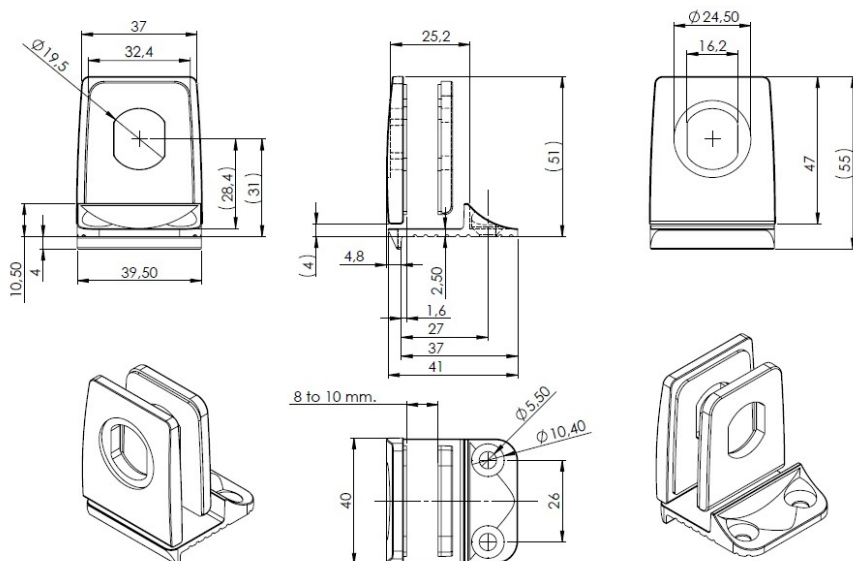

PRODUCT SHEET

Description:

Glass Door Lock Accessories "Obsession", 8-10mm Glass, Black, Brass Material, Black Rubber Gaskets, W/Striking Plate (Cam, Lock 1925 Series to be Ordered Separately)

Item number:

14.09.006-0

Units	Box	Carton	HS Code	Barcode
Set			8301600090	
				5704866513838

(xx) installation dependend

SISO A/S

Mileparken 11
DK-2740 Skovlunde
Denmark
VAT: DK 24786013

Phone +45 45 830 900

www.siso.dk
siso@siso.dk