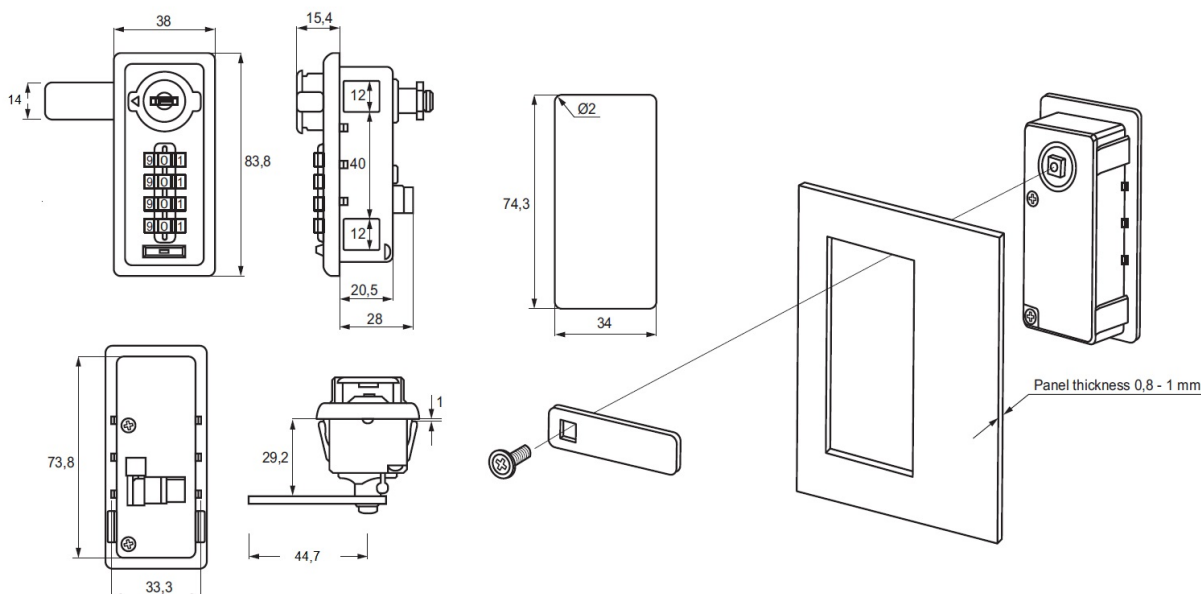

PRODUCT SHEET

Description:

Combi. Cam Lock M266,"Private"4-Digit, RH, 180DG,W/Scramble Function, Code Setting By Switch Button, w/Master Key &, Decoding Function, Black ABS Housing,Zamak Cylinder,Straight, Cam Plate, ce: 44,7mm, Master Key System D001, For Panel, Thickness 0,8-1mm

Item number:

14.08.605-0

Units	Box	Carton	HS Code	Barcode
Pcs.	25	100	8301300000	 5704866458160

SISO A/S

Mileparken 11
DK-2740 Skovlunde
Denmark
VAT: DK 24786013

Phone +45 45 830 900

www.siso.dk
siso@siso.dk

Danske Bank
Nytorv Branch
Copenhagen
SWIFT: DABADKKK

Account no.
4180 3112 112936
IBAN Account
DK7230003112112936