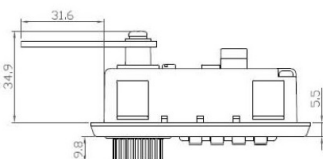

PRODUCT SHEET

Description:

Combi. Cam Lock M237,4-Digit,RH,180DG,Ext.Cam Pin,"Public or Privat", Setting By Switch Button, w/Master Key & Decoding, Function, Black ABS Housing, Zamak Cylinder, Straight Cam, No. 7, CE:45mm, Master Key Code D001

Item number:

14.08.600-5

Units	Box	Carton	HS Code	Barcode
Pcs.	25	50	8301300000	
				5704866468244

Panel thickness: 1mm

drilling template for metal panel:

Right hand

Left hand

SISO A/S